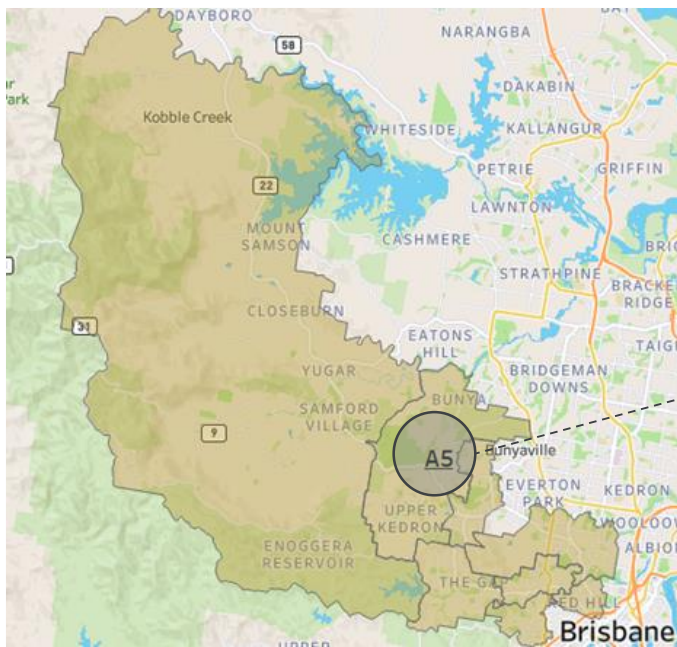

NH Locations

- Kenmore
- Brookfield
- Bellbowrie

Neighbourhood Size

Small

A5 Brisbane Central Flame Tree

NH Locations

- Kelvin Grove
- The Gap
- Ferny Grove
- Samford

Neighbourhood Size