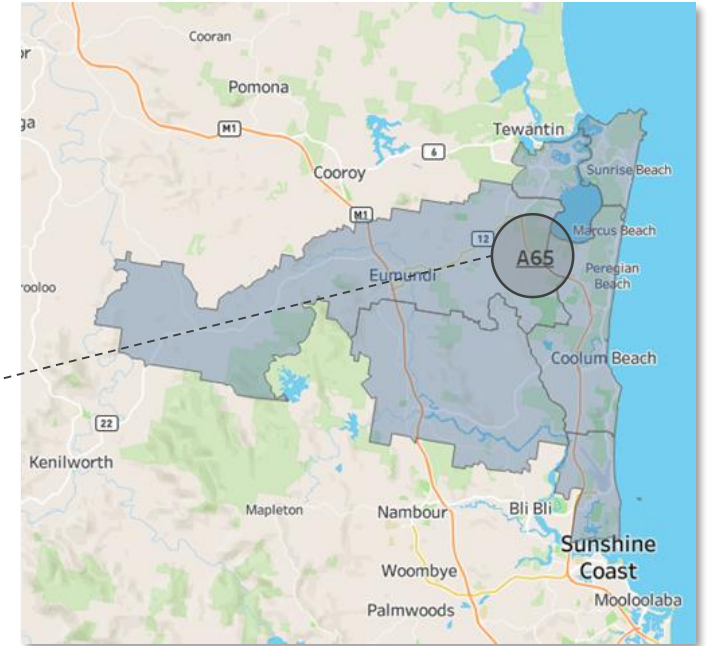

A65 Fraser Coast Flame Tree

NH Locations

- Coolum
- Noosa
- Eumundi

Neighbourhood Size

Medium