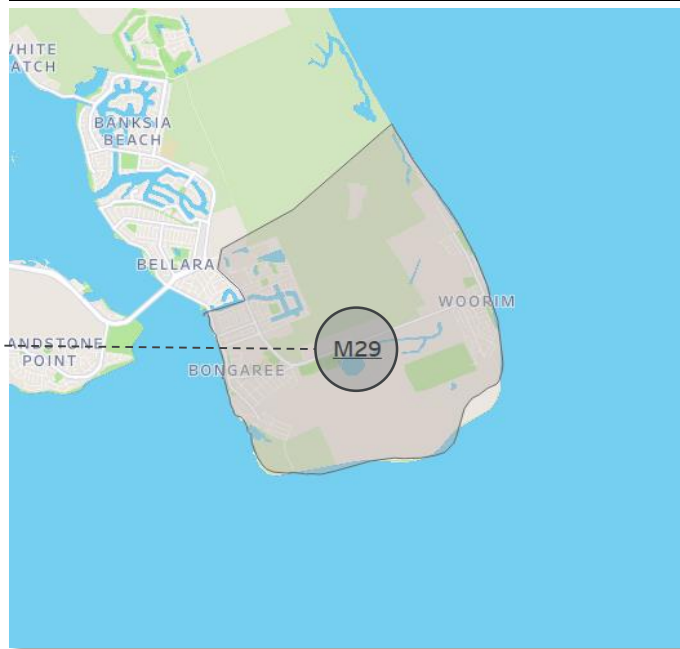

Neighbourhood Size

Large

Moreton North

Neighbourhood Size Key, # Clients

| | |
|--------|---------|
| Small | <275 |
| Medium | 275-350 |
| Large | >350 |

A54 Moreton North Tea Tree

NH Locations

- Sandstone Point
- Toorbul

Neighbourhood Size

Medium

A55 Moreton North Gardenia

NH Locations

- Bribie
- Bellara
- Banksia Beach

Neighbourhood Size

Small

Moreton North

Neighbourhood Size Key, # Clients

| | |
|--------|---------|
| Small | <275 |
| Medium | 275-350 |
| Large | >350 |

M29 Moreton North Myrtle

NH Locations

- Bribie
- Bongaree
- Woorim

Neighbourhood Size

Small