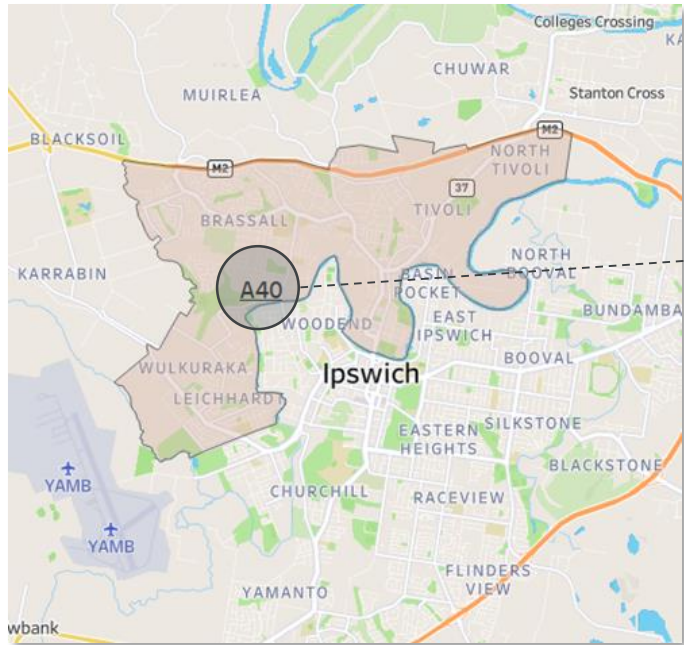

- Murgon
- Gayndah
- Eidsvold

Neighbourhood Size

Small

M1 South West Queensland Sheok

NH Locations

- Stanthorpe
- Goondiwindi

Neighbourhood Size

Medium

A48 South West Queensland Myrtle

NH Locations

- Warwick

Neighbourhood Size

Medium

Network 8: Ipswich and Scenic Rim

Proudly part of

A40 Ipswich & Scenic Rim Flame Tree