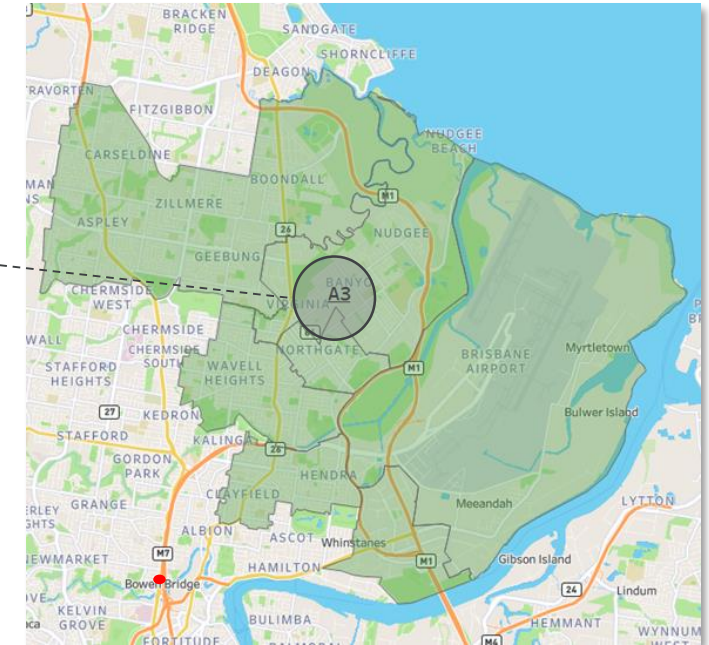

A3 Brisbane Central Myrtle

NH Locations

Neighbourhood Size

Large

A51 Brisbane Central Lilly Pilly

NH Locations

- Warner
- Petrie
- Albany Creek

Neighbourhood Size