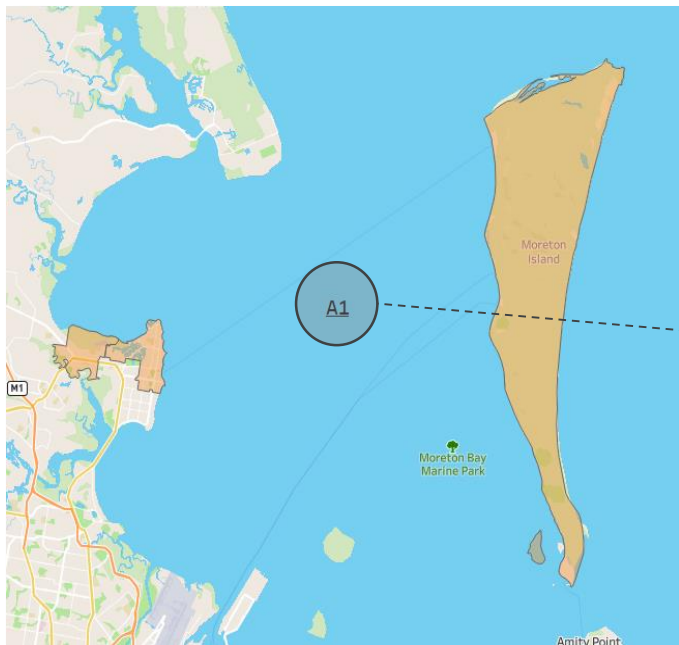

A25 Moreton South Tea Tree

NH Locations

- Moreton Bay Islands

Neighbourhood Size

Small

Moreton South

Neighbourhood Size Key, # Clients

| | |
|--------|---------|
| Small | <275 |
| Medium | 275-350 |
| Large | >350 |

A12 Moreton South Flame Tree

NH Locations

- Nathan
- Mt Gravatt

Neighbourhood Size

Large

Network 3: Moreton North

A1 Moreton North Acacia

NH Locations

- Woody Point
- Margate

Neighbourhood Size

Medium

A56 Moreton North Wattle

NH Locations

- Griffin
- Dakabin

Neighbourhood Size

Medium