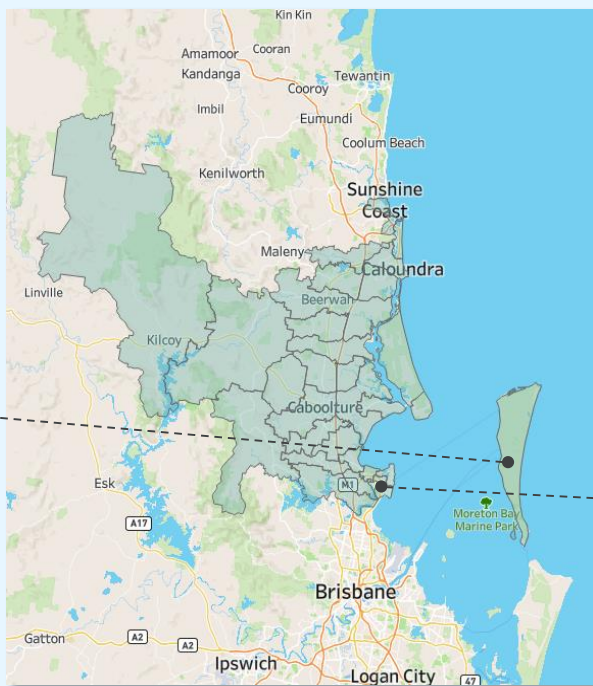

Moreton North

Neighbourhood Size Key, # Clients

Small	<275
Medium	275-350
Large	>350