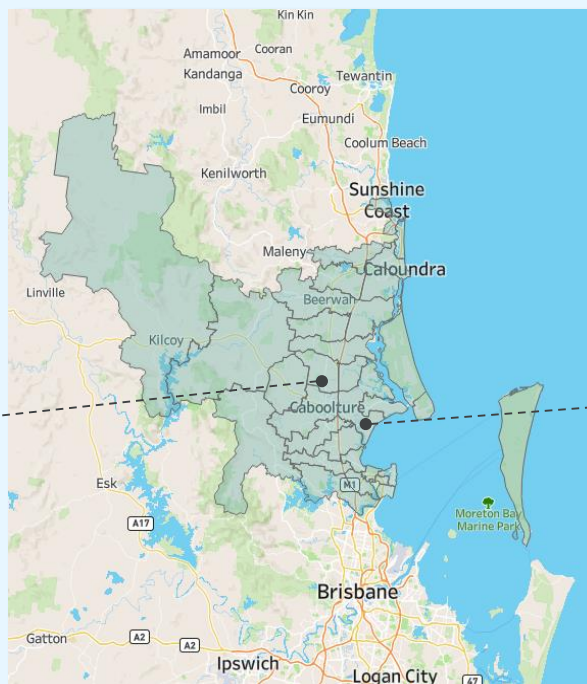

A52 Moreton North Flame Tree

NH Locations

- Narangba
- Burpengary
- Deception Bay

Neighbourhood Size

Large

A53 Moreton North Sheoak

NH Locations

- Caboolture
- Elimbah

Neighbourhood Size

Large

Moreton North

Neighbourhood Size Key, # Clients

| | |
|--------|---------|
| Small | <275 |
| Medium | 275-350 |
| Large | >350 |

A54 Moreton North Tea Tree

NH Locations

- Sandstone Point
- Toorbul

Neighbourhood Size

Medium

A55 Moreton North Gardenia

NH Locations

- Bribie
- Bellara
- Banksia Beach

Neighbourhood Size

Small

Moreton North