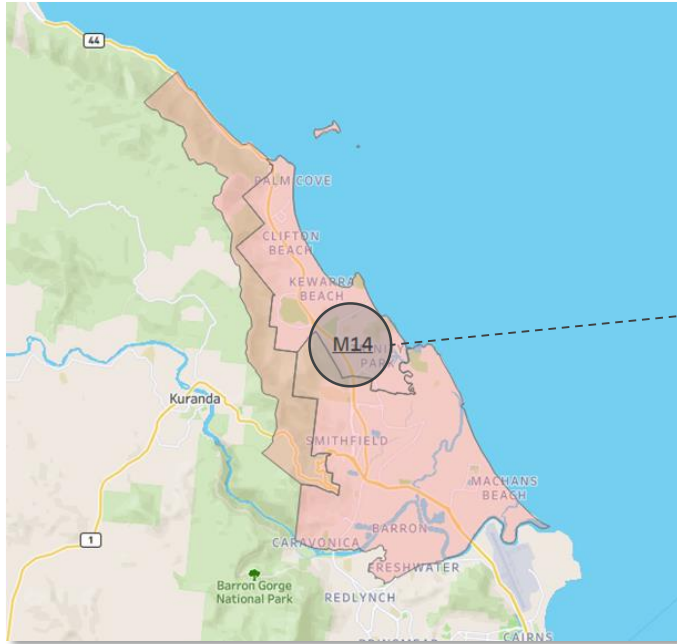

NH Locations

- Atherton
- Port Douglas
- Cape York

Neighbourhood Size

Medium

A83 North Queensland Flame Tree

NH Locations

- Cairns North
- Redlynch

Neighbourhood Size

Small

North Queensland

Neighbourhood Size Key, # Clients

| | |
|--------|---------|
| Small | <275 |
| Medium | 275-350 |
| Large | >350 |

A84 North Queensland Wattle

NH Locations

- Cairns Central

Neighbourhood Size

Small

M14 North Queensland Sheoak

NH Locations

- Palm Cove
- Smithfield
- Holloways Beach

Neighbourhood Size

Small

North Queensland

Neighbourhood Size Key, # Clients