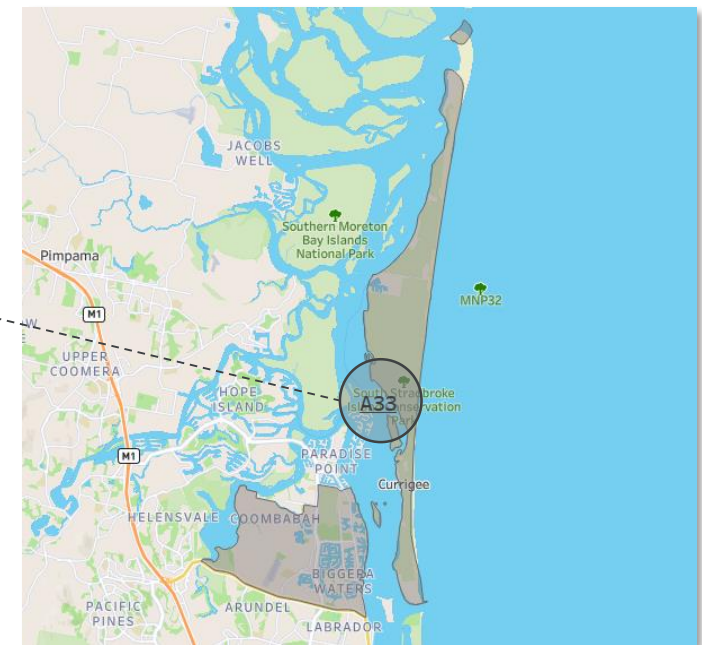

A33 Gold Coast Acacia

NH Locations

- Runaway Bay
- Biggera Waters

Neighbourhood Size

Medium