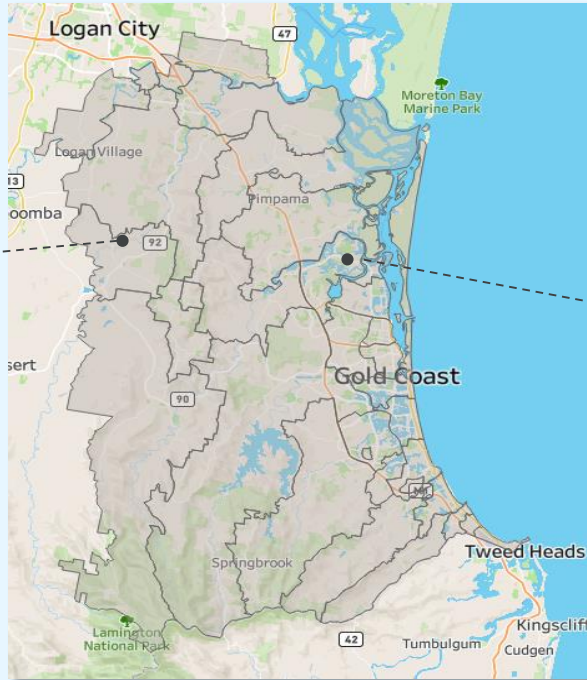

Gold Coast

Neighbourhood Size Key, # Clients

Small	<275
Medium	275-350
Large	>350