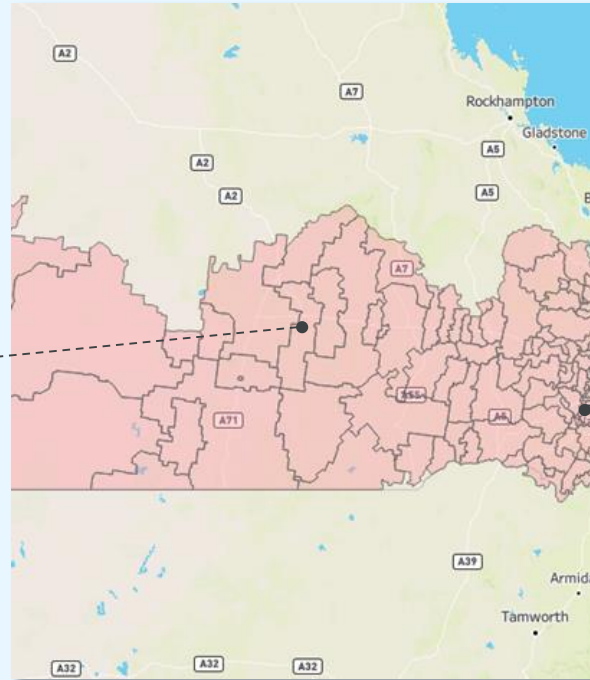

Small

South West Queensland

Neighbourhood Size Key, # Clients

| | |
|--------|---------|
| Small | <275 |
| Medium | 275-350 |
| Large | >350 |

A45 South West Queensland Acacia

NH Locations

- Toowoomba South East