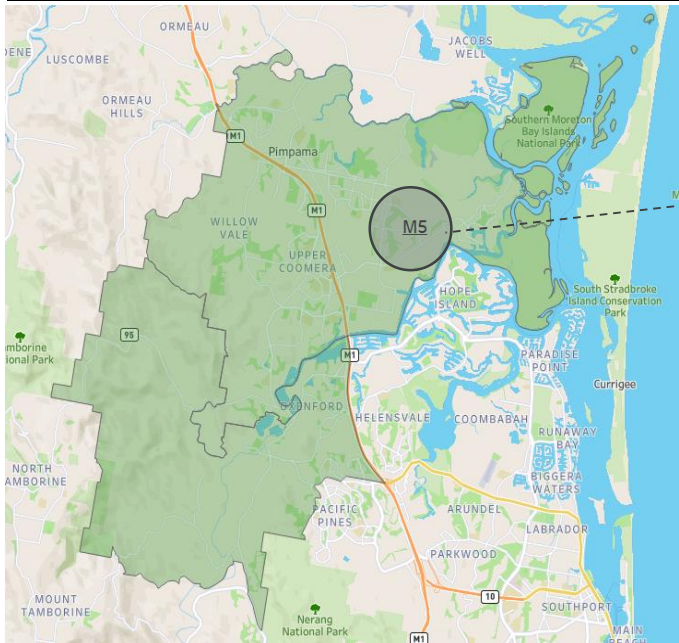

NH Locations

- Eagleby
- Cornubia

Neighbourhood Size

Large

A27 Gold Coast Myrtle

NH Locations

- Canungra
- Mount Tamborine
- Ormeau
- Logan Reserve

Neighbourhood Size

Large

Gold Coast

Neighbourhood Size Key, # Clients

| | |
|--------|---------|
| Small | <275 |
| Medium | 275-350 |
| Large | >350 |

A32 Gold Coast Tea Tree

NH Locations

- Helensvale
- Hope Island
- Paradise Point

Neighbourhood Size

Small

M5 Gold Coast Melaleuca

NH Locations

- Coomera
- Pimpama
- Oxenford

Neighbourhood Size

Small

Gold Coast