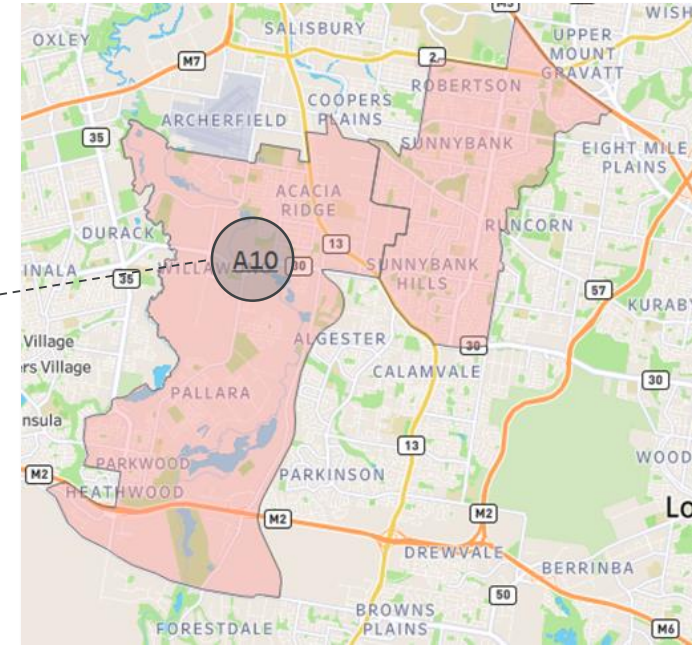

A10 Brisbane Central Alpina

NH Locations

- Sunnybank
- Acacia Ridge

Neighbourhood Size

Medium