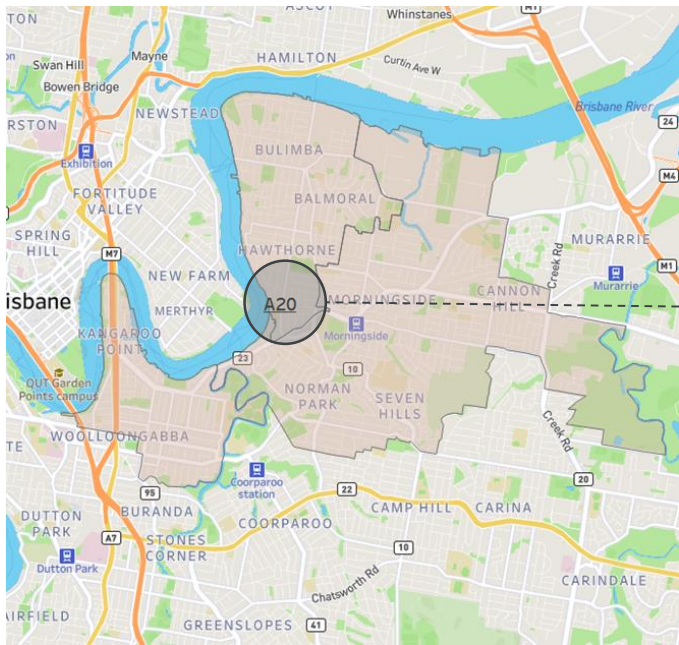

Medium

A9 Brisbane Central Gardenia

NH Locations

- West End
- Greenslopes
- Yeronga

Neighbourhood Size

Large

Brisbane Central

Neighbourhood Size Key, # Clients

NH Locations

- Bulimba
- Norman Park

Neighbourhood Size

Medium

Brisbane Central

Neighbourhood Size Key, # Clients

| | |
|--------|---------|
| Small | <275 |
| Medium | 275-350 |
| Large | >350 |

A6 Brisbane Central Melaleuca

NH Locations

- Kenmore
- Brookfield
- Bellbowrie

Neighbourhood Size

Small

A5 Brisbane Central Flame Tree

NH Locations

- Kelvin Grove
- The Gap
- Ferny Grove
- Samford

Neighbourhood Size