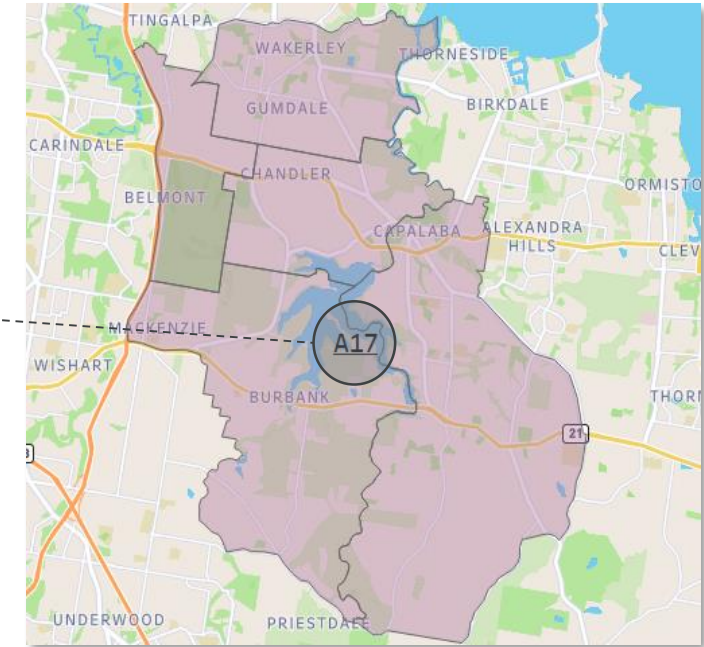

A22 Moreton South Myrtle

NH Locations

- Wynnum
- Lytton

Neighbourhood Size

Large

A23 Moreton South Banksia

NH Locations

- Manly
- Lota

Neighbourhood Size

Large

Moreton South

Neighbourhood Size Key, # Clients

| | |
|--------|---------|
| Small | <275 |
| Medium | 275-350 |
| Large | >350 |

A17 Moreton South Wattle

NH Locations

- Burbank
- Chandler
- Capalaba

Neighbourhood Size

Medium

A18 Moreton South Lilly Pilly

NH Locations

- Ormiston
- Alexandra Hills

Neighbourhood Size

Medium

Moreton South

Large

A24 Moreton South Sheok

NH Locations

- Redlands

Neighbourhood Size

Large

Moreton South

Neighbourhood Size Key, # Clients