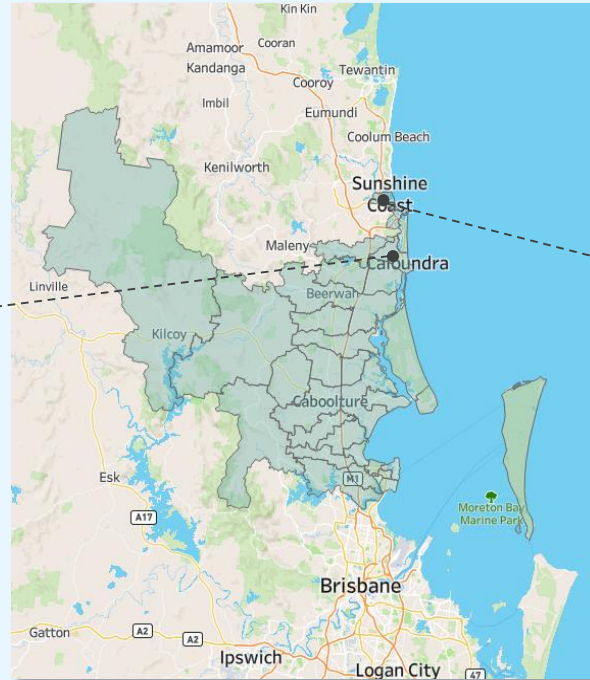

- Woody Point
- Margate

Neighbourhood Size

Medium

A56 Moreton North Wattle

NH Locations

- Griffin
- Dakabin

Neighbourhood Size

Medium

Medium

A59 Moreton North Alpinia

| | |
|---------------------------|--|
| NH Locations | <ul style="list-style-type: none"> • Caloundra • Buddina |
| Neighbourhood Size | Large |

Moreton North

Neighbourhood Size Key, # Clients

A52 Moreton North Flame Tree

NH Locations

- Narangba
- Burpengary
- Deception Bay

Neighbourhood Size

Large

A53 Moreton North Sheoak

NH Locations

- Caboolture
- Elimbah