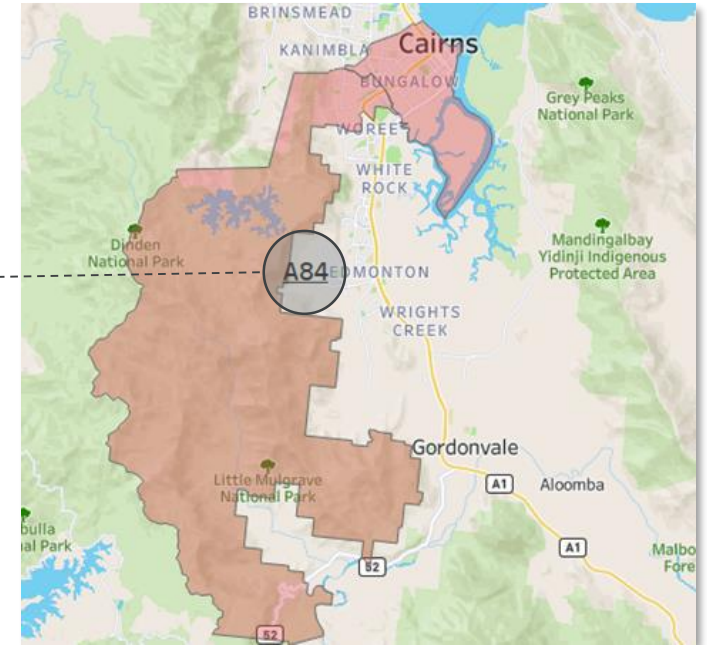

A84 North Queensland Wattle

NH Locations

- Cairns Central

Neighbourhood Size

Small