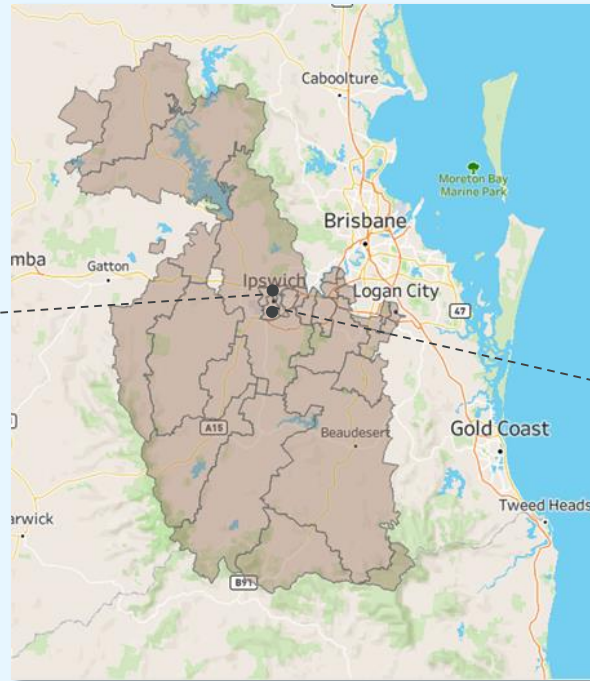

Ipswich and Scenic Rim

Neighbourhood Size Key, # Clients

Small	<275
Medium	275-350
Large	>350