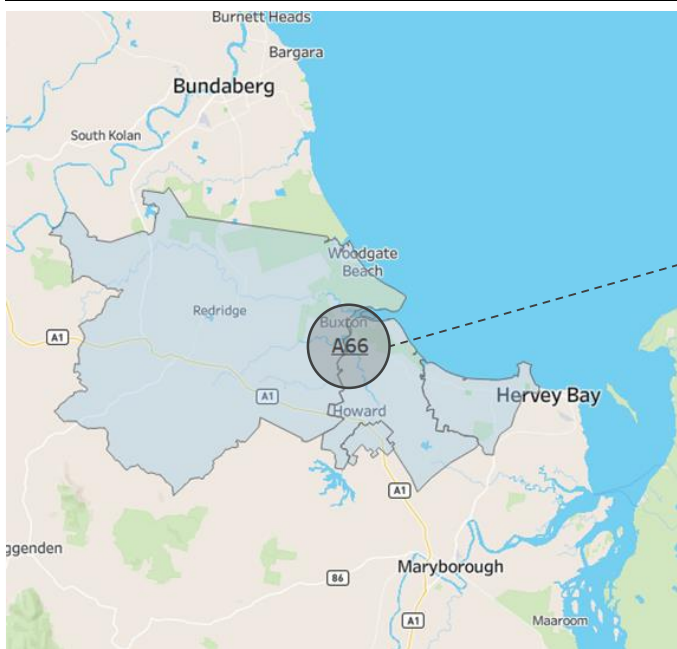

Neighbourhood Size

Medium

Network 6: Fraser Coast

A66 Fraser Coast Wattle

NH Locations

- Hervey Bay North West
- Burrum Heads
- Childers

Neighbourhood Size

Medium