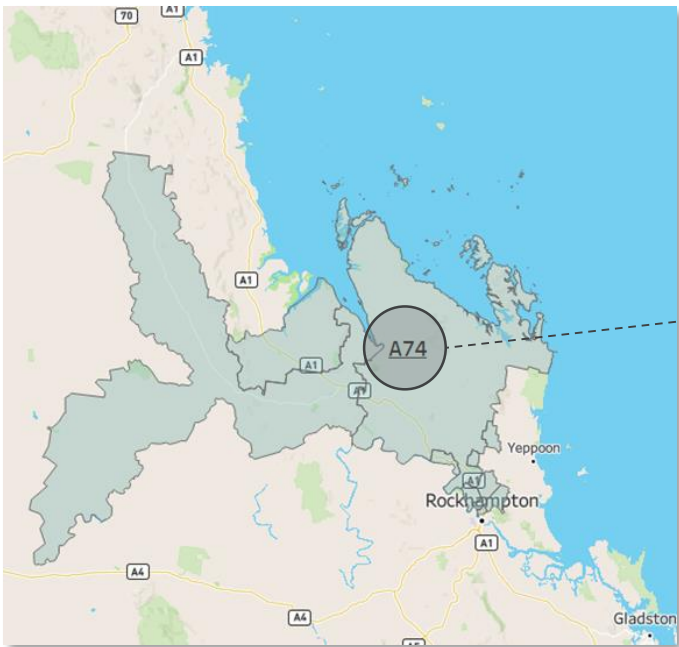

NH Locations

- Mareeba
- Kuranda

Neighbourhood Size

Small

Network 5: Central Queensland

Proudly part of

A77 Central Queensland Banksia

NH Locations

NH Locations

- Mackay South
- Sarina
- Moranbah

Neighbourhood Size

Small

A75 Central Queensland Wattle

NH Locations

- Rockhampton East
- Yeppoon

Neighbourhood Size

Medium

Central Queensland

Neighbourhood Size Key, # Clients

| | |
|--------|---------|
| Small | <275 |
| Medium | 275-350 |
| Large | >350 |

A76 Central Queensland Pepper Berry

NH Locations

- Biluela
- Emerald
- Gracemere

Neighbourhood Size

Medium

A74 Central Queensland Flame Tree

NH Locations

- Rockhampton North

Neighbourhood Size

Small

Central Queensland