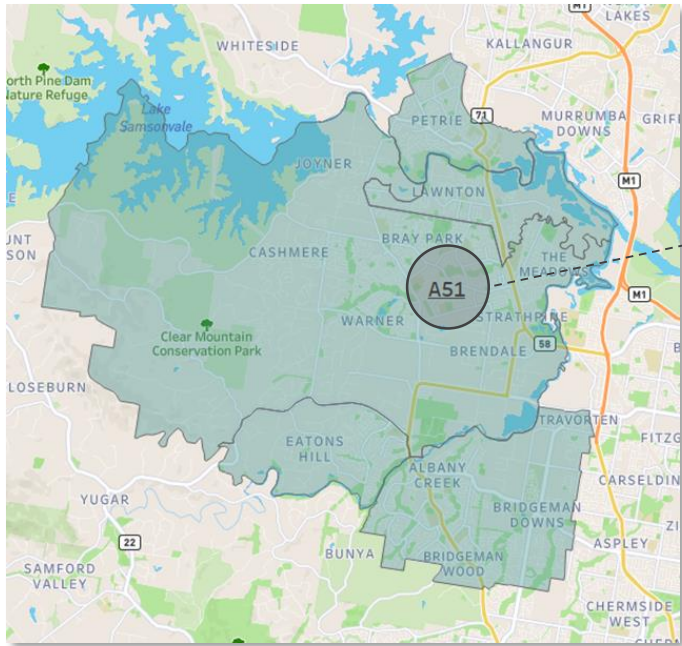

A3 Brisbane Central Myrtle

NH Locations

Neighbourhood Size

Large

A51 Brisbane Central Lilly Pilly

NH Locations

- Warner
- Petrie
- Albany Creek

Neighbourhood Size