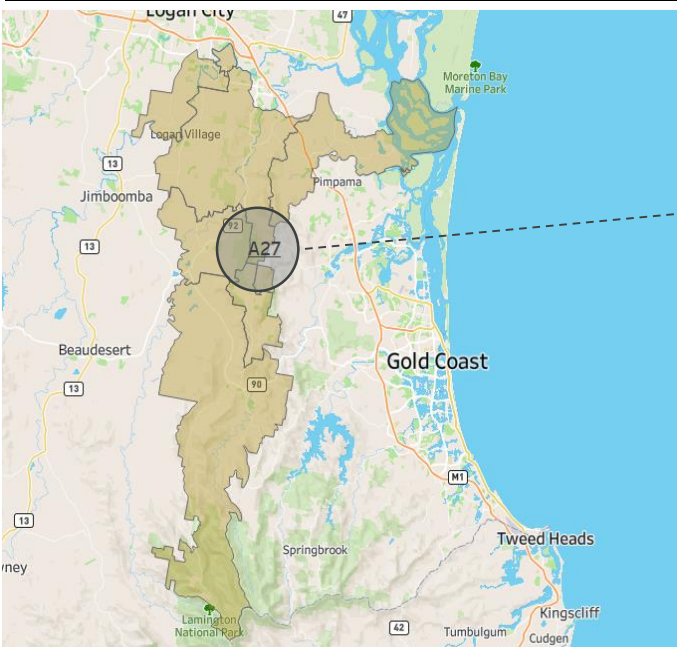

NH Locations

- Eagleby
- Cornubia

Neighbourhood Size

Large

A27 Gold Coast Myrtle

NH Locations

- Canungra
- Mount Tamborine
- Ormeau
- Logan Reserve

Neighbourhood Size