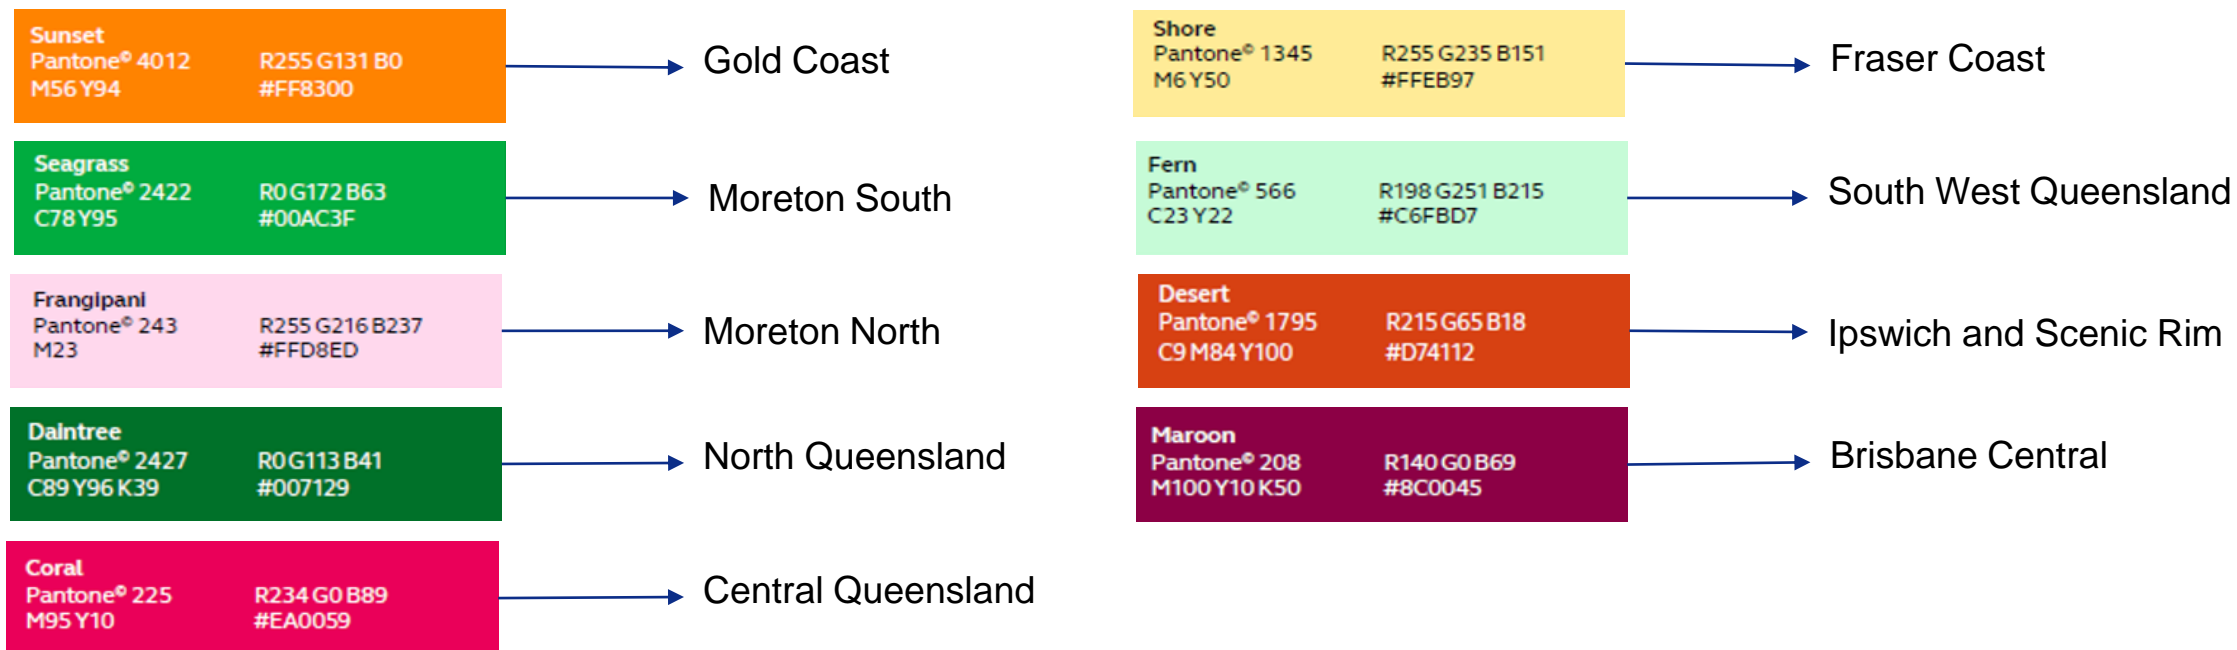

Network colours and Neighbourhood names

The individual names and colours have been applied to the new BlueCare Networks and Neighbourhoods for the purpose of internal identification and differentiation. These names, eg. Gold Coast Grevillea, are not designed to be used for any external purposes.

The aim is to provide a unique identifier for our staff in connection to their Neighbourhood and Network. This will help provide our people within a Neighbourhood a sense of belonging and connection to their team, as a unique team within their larger Network, but also within Community Services across Queensland.