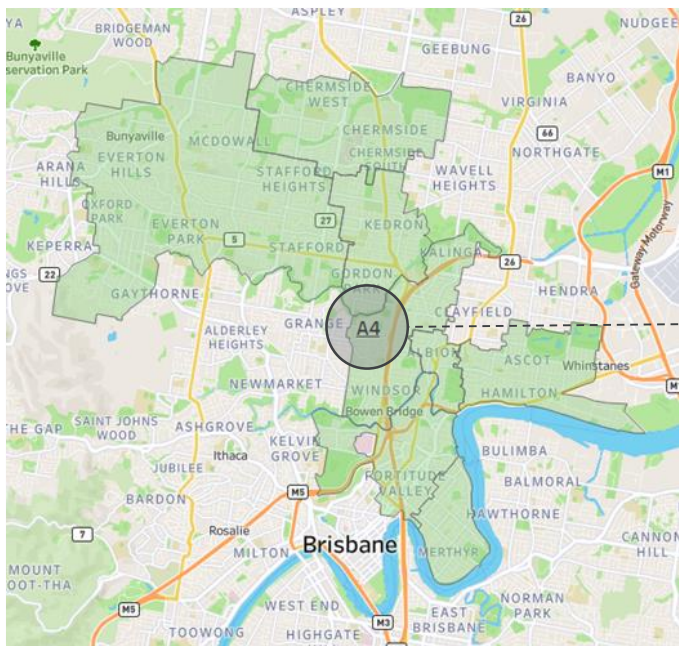

NH Locations

- Kenmore
- Brookfield
- Bellbowrie

Neighbourhood Size

Small

A5 Brisbane Central Flame Tree

NH Locations

- Kelvin Grove
- The Gap
- Ferny Grove
- Samford

Neighbourhood Size

Large

Brisbane Central

Neighbourhood Size Key, # Clients

| | |
|--------|---------|
| Small | <275 |
| Medium | 275-350 |
| Large | >350 |

M24 Brisbane Central Grevillea

NH Locations

- CBD
- Toowong
- Indooroopilly

Neighbourhood Size

Small

A4 Brisbane Central Wattle

NH Locations

- New Farm
- Hamilton
- Kedron
- McDowall

Neighbourhood Size

Large

Brisbane Central