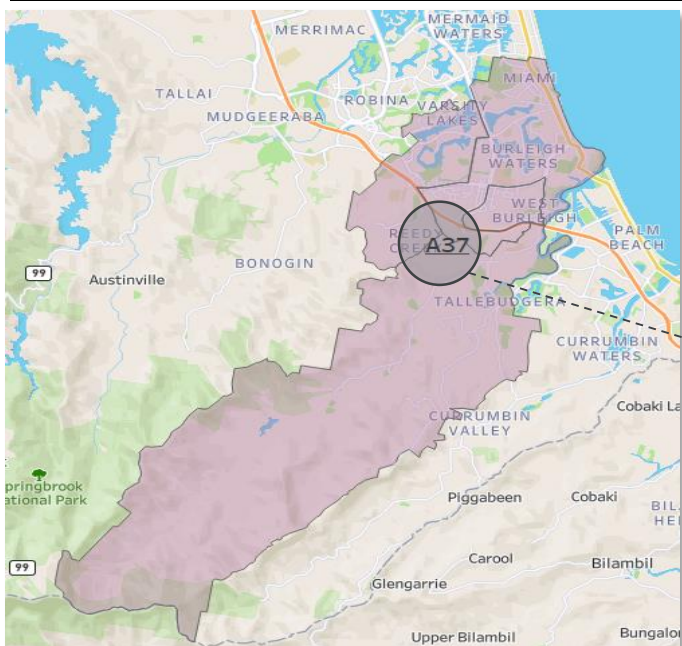

| | |
|--------|---------|
| Small | <275 |
| Medium | 275-350 |
| Large | >350 |

A36 Gold Coast Sheoak

NH Locations

- Springbrook
- Tallai
- Robina

Neighbourhood Size

Medium

A37 Gold Coast Banksia

NH Locations

NH Locations

- Eagleby
- Cornubia

Neighbourhood Size

Large

A27 Gold Coast Myrtle

NH Locations

- Canungra
- Mount Tamborine
- Ormeau
- Logan Reserve

Neighbourhood Size