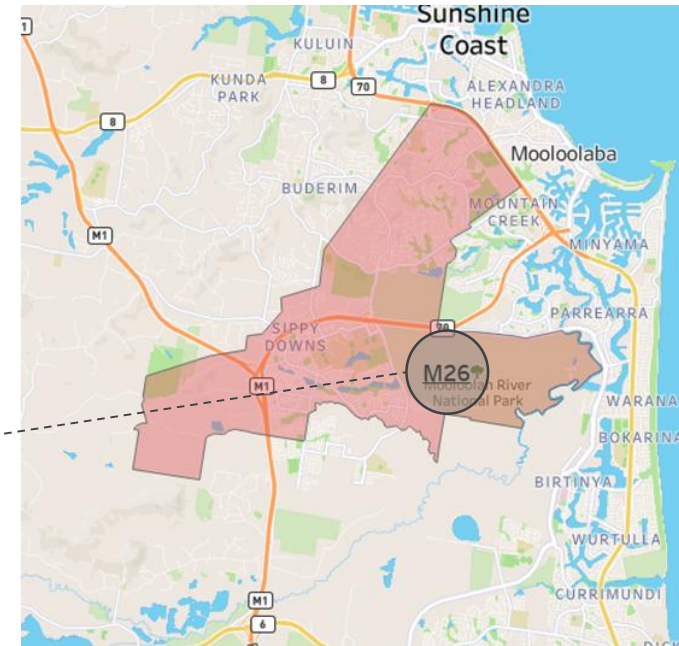

NH Locations

- Sippy Downs

Neighbourhood Size

Small

A70 Fraser Coast Bottle Brush

NH Locations

- Maryborough
- Biggenden

Neighbourhood Size