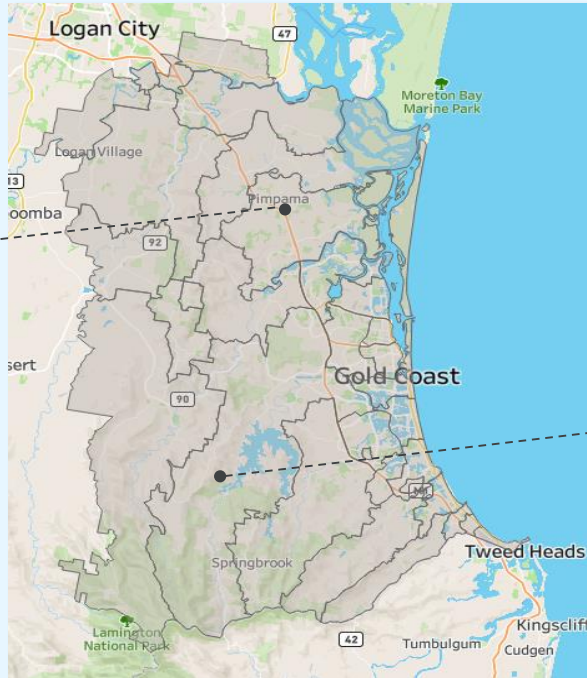

NH Locations

- Eagleby
- Cornubia

Neighbourhood Size

Large

A27 Gold Coast Myrtle

NH Locations

- Canungra
- Mount Tamborine
- Ormeau
- Logan Reserve

Neighbourhood Size

Neighbourhood Size

Small

M5 Gold Coast Melaleuca

NH Locations

- Coomera
- Pimpama
- Oxenford

Neighbourhood Size

Small

Gold Coast