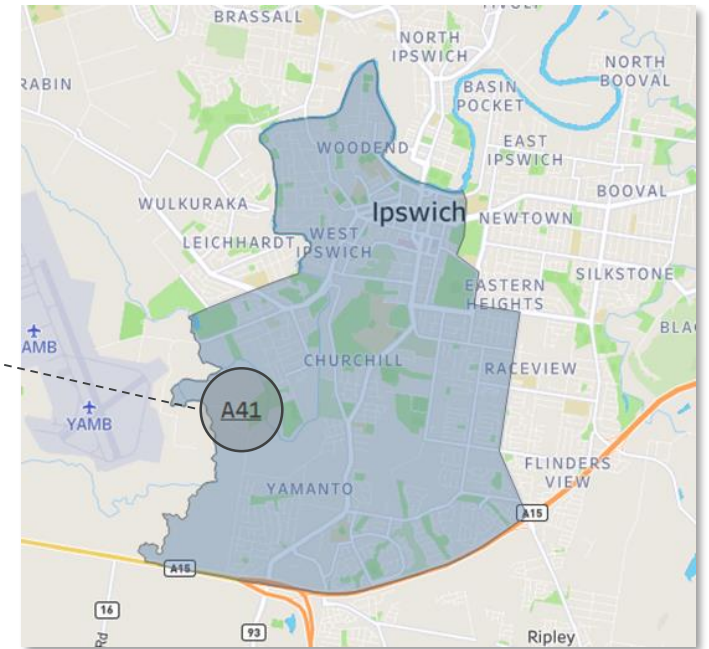

A41 Ipswich & Scenic Rim Wattle

NH Locations

- Ipswich Central West
- Yamanto

Neighbourhood Size

Small