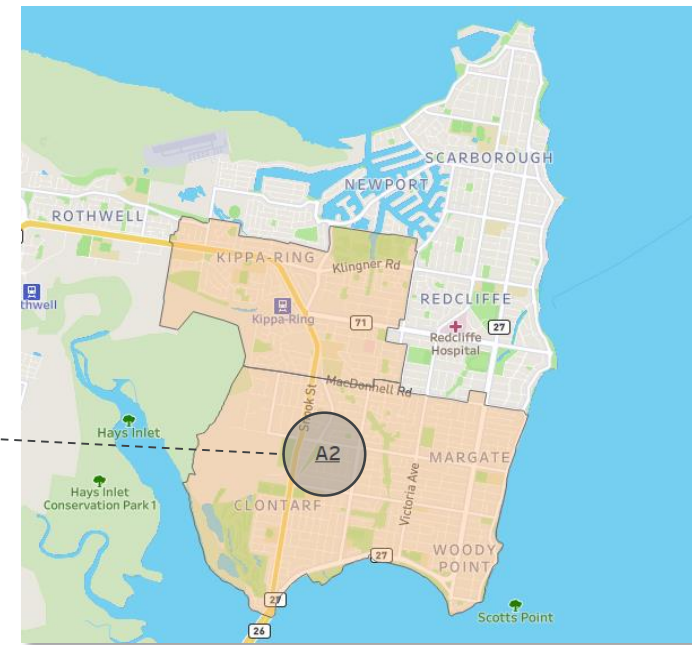

A25 Moreton South Tea Tree

NH Locations

- Moreton Bay Islands

Neighbourhood Size

Small

Moreton South

Neighbourhood Size Key, # Clients

| | |
|--------|---------|
| Small | <275 |
| Medium | 275-350 |
| Large | >350 |

A12 Moreton South Flame Tree

NH Locations

- Nathan
- Mt Gravatt

Neighbourhood Size

Large

Network 3: Moreton North

A1 Moreton North Acacia

NH Locations

- Redcliffe

Neighbourhood Size

Large

Moreton North

Neighbourhood Size Key, # Clients

| | |
|--------|---------|
| Small | <275 |
| Medium | 275-350 |
| Large | >350 |

A2 Moreton North Lilly Pilly

NH Locations

- Woody Point
- Margate

Neighbourhood Size

Medium

A56 Moreton North Wattle

NH Locations

- Griffin
- Dakabin

Neighbourhood Size

Medium