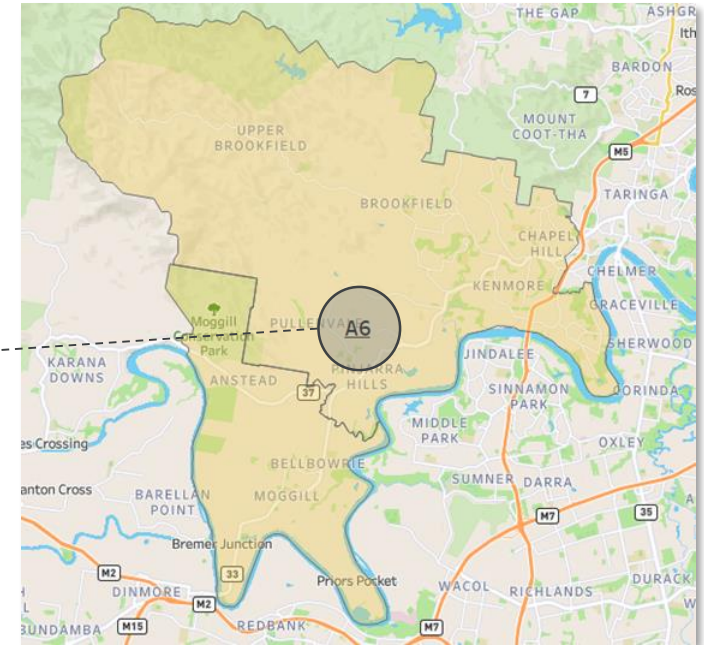

NH Locations

- Bulimba
- Norman Park

Neighbourhood Size

Medium

Brisbane Central

Neighbourhood Size Key, # Clients

| | |
|--------|---------|
| Small | <275 |
| Medium | 275-350 |
| Large | >350 |

A6 Brisbane Central Melaleuca

NH Locations

- Kenmore
- Brookfield
- Bellbowrie

Neighbourhood Size

Small

A5 Brisbane Central Flame Tree

NH Locations

- Kelvin Grove
- The Gap
- Ferny Grove
- Samford

Neighbourhood Size