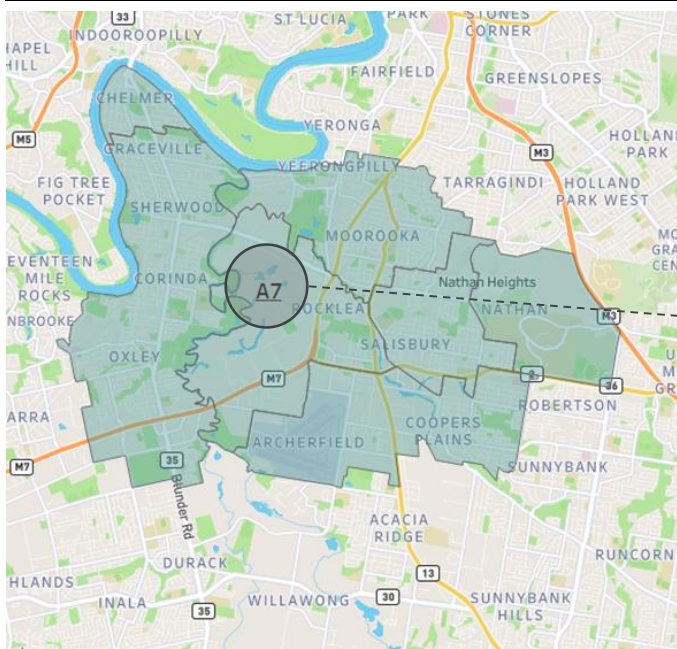

A3 Brisbane Central Myrtle

NH Locations

Neighbourhood Size

Large

A51 Brisbane Central Lilly Pilly

NH Locations

- Warner
- Petrie
- Albany Creek

Neighbourhood Size

Neighbourhood Size

Medium

A7 Brisbane Central Tea Tree

NH Locations

- Graceville
- Oxley
- Salisbury

Neighbourhood Size

Large

Brisbane Central