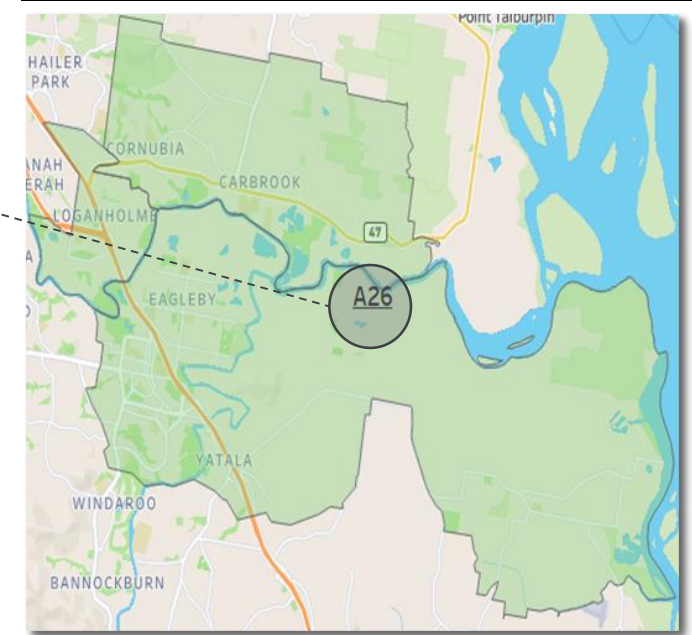

NH Locations

- Eagleby
- Cornubia

Neighbourhood Size

Large

A27 Gold Coast Myrtle

NH Locations

- Canungra
- Mount Tamborine
- Ormeau
- Logan Reserve

Neighbourhood Size