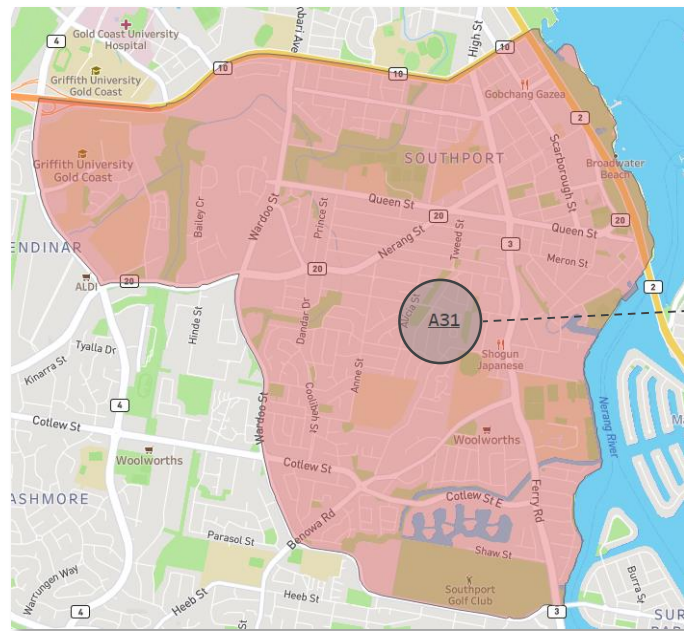

NH Locations

- Arundel
- Ashmore

Neighbourhood Size

Small

Gold Coast

Neighbourhood Size Key, # Clients

| | |
|--------|---------|
| Small | <275 |
| Medium | 275-350 |
| Large | >350 |

A30 Gold Coast Bottle Brush

NH Locations

- Labrador

Neighbourhood Size

Small

A31 Gold Coast Gardenia

NH Locations

- Southport

Neighbourhood Size

Small

Gold Coast

Neighbourhood Size Key, # Clients

| | |
|--------|---------|
| Small | <275 |
| Medium | 275-350 |
| Large | >350 |

A33 Gold Coast Acacia

NH Locations

- Runaway Bay
- Biggera Waters

Neighbourhood Size

Medium

A34 Gold Coast Lilly Pilly

NH Locations

- Surfers Paradise
- Benowa
- Mermaid

Neighbourhood Size

Large

Gold Coast

Neighbourhood Size Key, # Clients