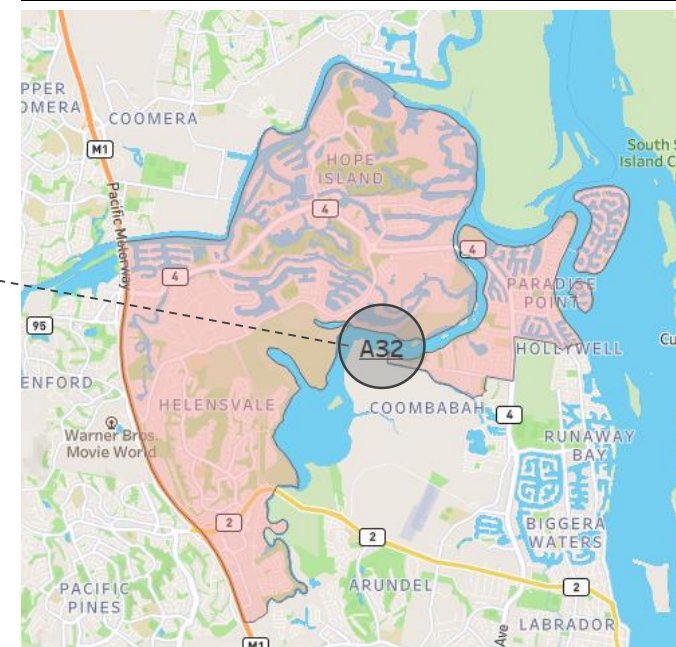

NH Locations

- Eagleby
- Cornubia

Neighbourhood Size

Large

A27 Gold Coast Myrtle

NH Locations

- Canungra
- Mount Tamborine
- Ormeau
- Logan Reserve

Neighbourhood Size

Large

Gold Coast

Neighbourhood Size Key, # Clients

| | |
|--------|---------|
| Small | <275 |
| Medium | 275-350 |
| Large | >350 |

A32 Gold Coast Tea Tree

NH Locations

- Helensvale
- Hope Island
- Paradise Point

Neighbourhood Size

Small

M5 Gold Coast Melaleuca

NH Locations

- Coomera
- Pimpama
- Oxenford

Neighbourhood Size

Small

Gold Coast