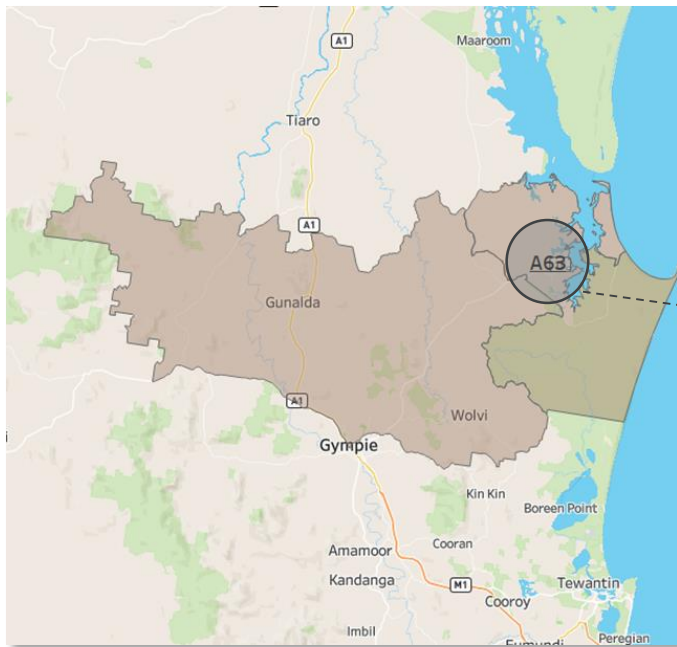

A63 Fraser Coast Lilly Pilly

NH Locations

- Gympie North
- Tin Can Bay
- Rainbow Beach

Neighbourhood Size

Medium

Fraser Coast

Neighbourhood Size Key, # Clients

Small	<275
Medium	275-350
Large	>350