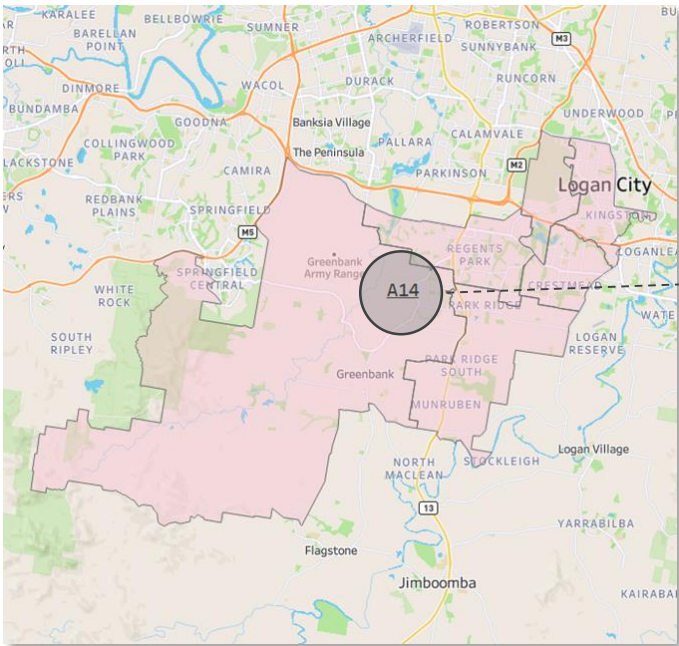

NH Locations

- Forest Lake
- Durack

Neighbourhood Size

Large

M6 Ipswich & Scenic Rim Sheoak

NH Locations

- Centenary
- Darra
- Wacol

Neighbourhood Size

Small

Ipswich and Scenic Rim

Neighbourhood Size Key, # Clients

| | |
|--------|---------|
| Small | <275 |
| Medium | 275-350 |
| Large | >350 |

M22 Ipswich & Scenic Rim Melaleuca

NH Locations

- Beaudesert
- Jimboomba
- Rathdowney

Neighbourhood Size

Small

A14 Ipswich & Scenic Rim Grevillea

NH Locations

- Logan
- Woodridge
- Greenbank

Neighbourhood Size

Large

Ipswich and Scenic Rim