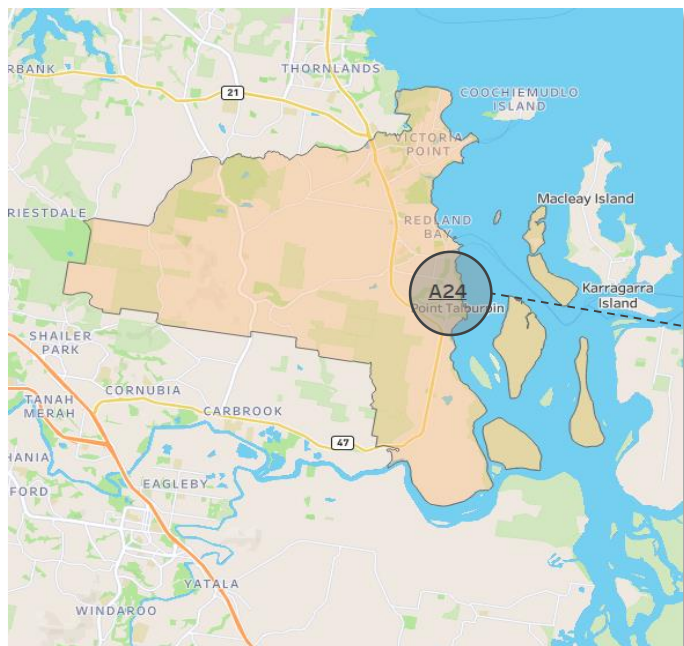

Neighbourhood Size

Medium

A18 Moreton South Lilly Pilly

NH Locations

- Ormiston
- Alexandra Hills

Neighbourhood Size

Medium

Moreton South

Neighbourhood Size Key, # Clients

| | |
|--------|---------|
| Small | <275 |
| Medium | 275-350 |
| Large | >350 |

A19 Moreton South Alpinia

NH Locations

- Thornlands
- Cleveland
- Stradbroke

Neighbourhood Size

Large

A24 Moreton South Sheok

NH Locations

- Redlands

Neighbourhood Size

Large

Moreton South

Neighbourhood Size Key, # Clients