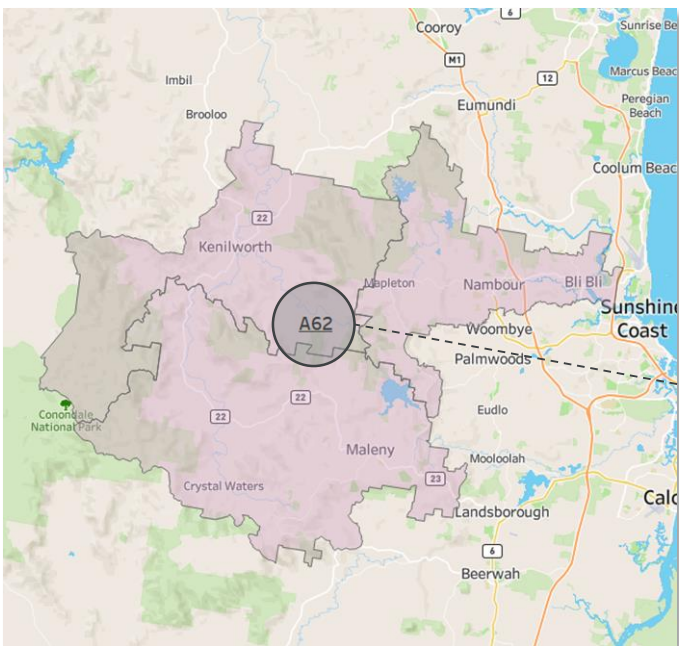

A62 Fraser Coast Grevillea

NH Locations

- Nambour
- Maleny
- Kenilworth

Neighbourhood Size

Small