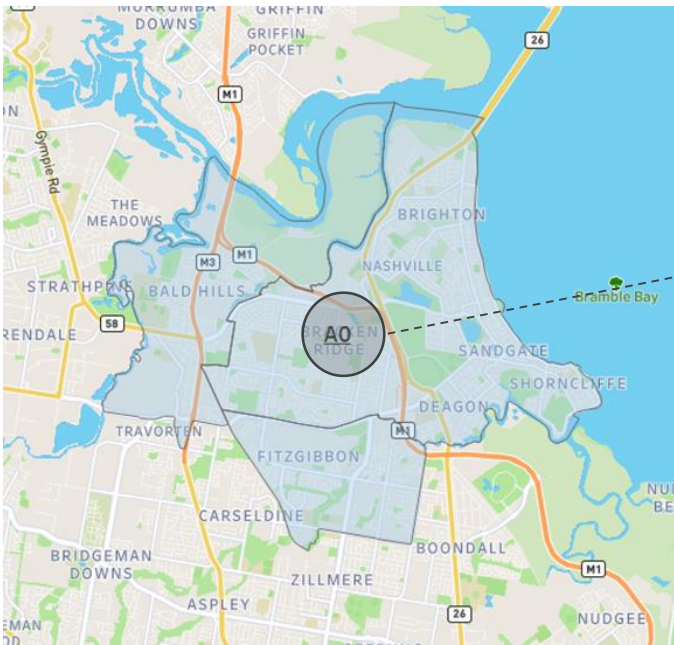

A0 Brisbane Central Acacia

NH Locations

- Sandgate
- Bracken Ridge

Neighbourhood Size

Medium