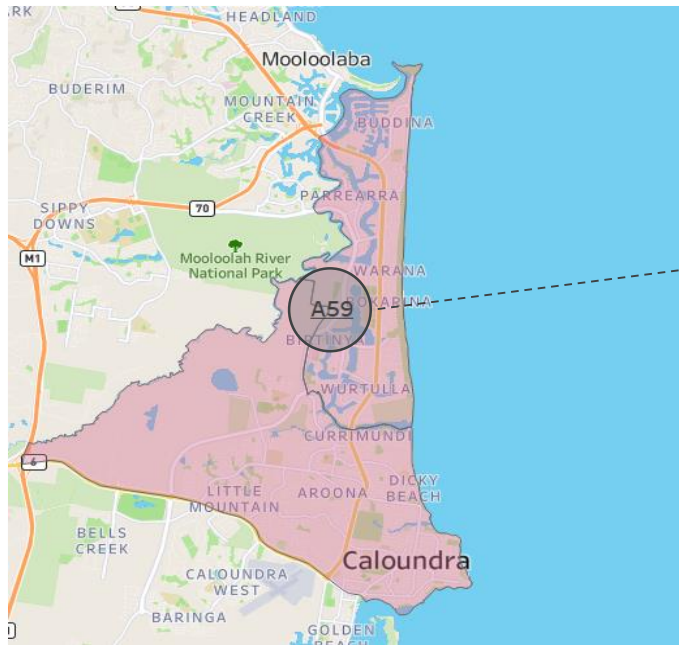

A59 Moreton North Alpinia

NH Locations	• Caloundra • Buddina
Neighbourhood Size	Large