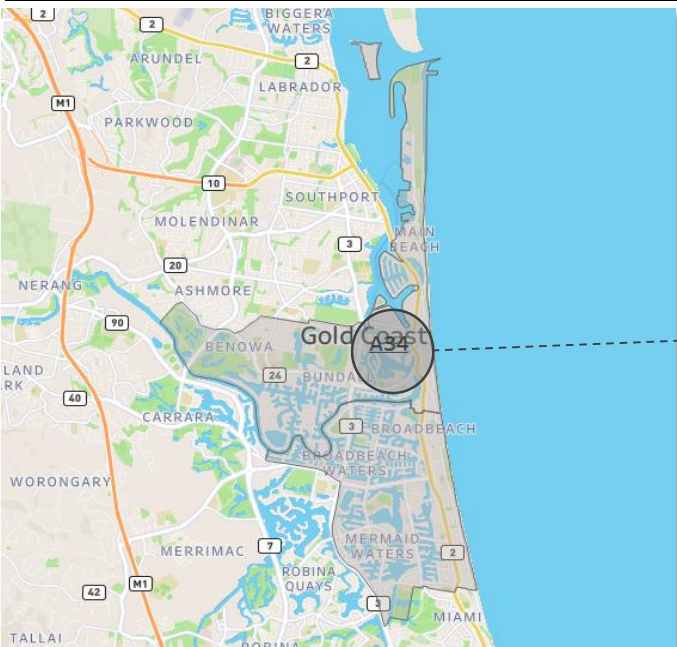

NH Locations

- Labrador

Neighbourhood Size

Small

A31 Gold Coast Gardenia

NH Locations

- Southport

Neighbourhood Size

Small

Gold Coast

Neighbourhood Size Key, # Clients

| | |
|--------|---------|
| Small | <275 |
| Medium | 275-350 |
| Large | >350 |

A33 Gold Coast Acacia

NH Locations

- Runaway Bay
- Biggera Waters

Neighbourhood Size

Medium

A34 Gold Coast Lilly Pilly

NH Locations

- Surfers Paradise
- Benowa
- Mermaid

Neighbourhood Size

Large

Gold Coast

Neighbourhood Size Key, # Clients