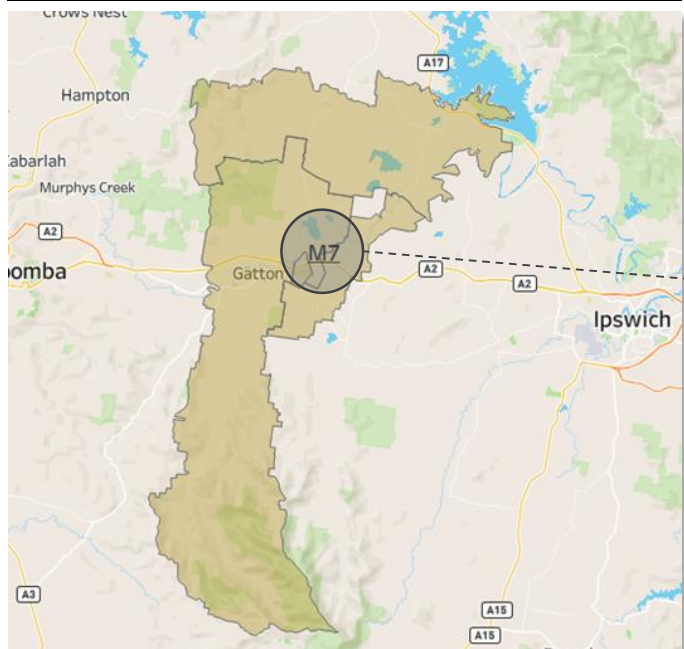

- Crows Nest

Neighbourhood Size

Medium

A49 South West Queensland Flame Tree

NH Locations

- Dalby
- Chinchilla

Neighbourhood Size

Medium

South West Queensland

Neighbourhood Size Key, # Clients

| | |
|--------|---------|
| Small | <275 |
| Medium | 275-350 |
| Large | >350 |

RR5 South West Queensland Gardenia

NH Locations

- Kingaroy

Neighbourhood Size

Small

M7 South West Queensland Banksia

NH Locations

- Gatton
- Highfields

Neighbourhood Size

Small

South West Queensland

Neighbourhood Size Key, # Clients

- Murgon
- Gayndah
- Eidsvold

Neighbourhood Size

Small

M1 South West Queensland Sheok

NH Locations

- Stanthorpe
- Goondiwindi

Neighbourhood Size

Medium