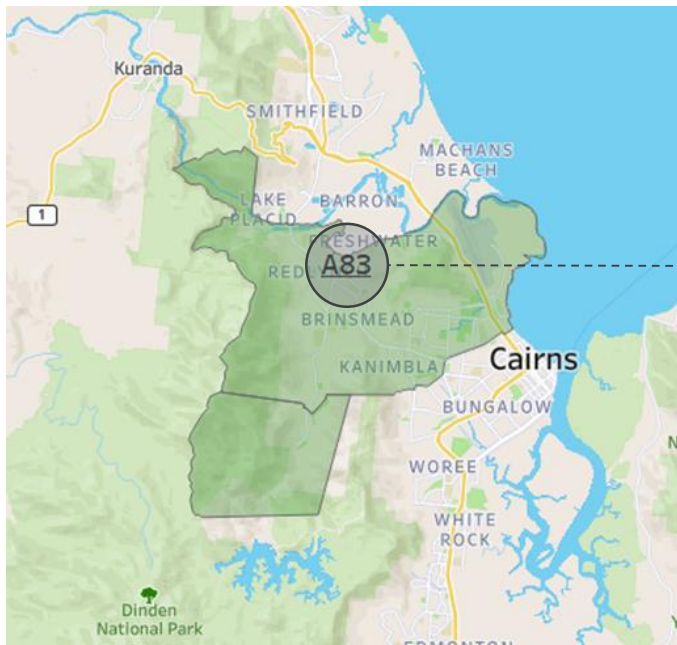

NH Locations

- Ingham South West

Neighbourhood Size

Small

North Queensland

Neighbourhood Size Key, # Clients

| | |
|--------|---------|
| Small | <275 |
| Medium | 275-350 |
| Large | >350 |

A85 North Queensland Pepper Berry

NH Locations

- Atherton
- Port Douglas
- Cape York

Neighbourhood Size

Medium

A83 North Queensland Flame Tree

NH Locations

- Cairns North
- Redlynch

Neighbourhood Size