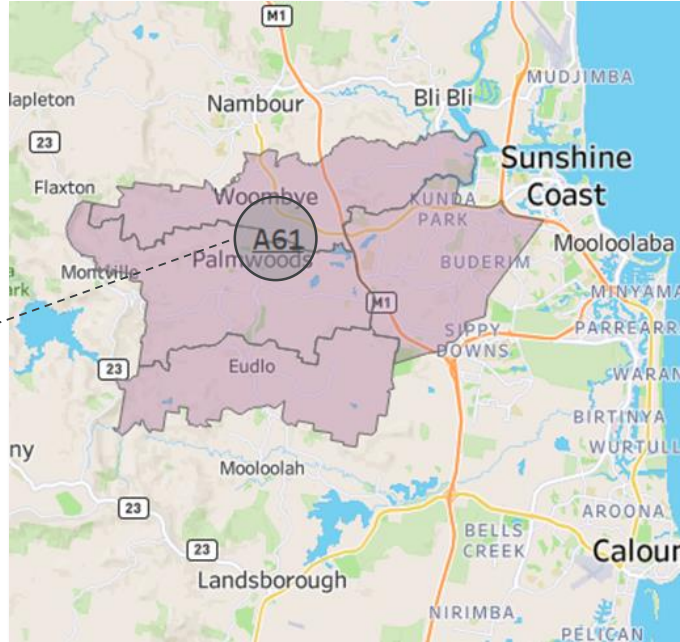

A61 Fraser Coast Acacia

NH Locations

- Palmwoods
- Buderim

Neighbourhood Size

Small