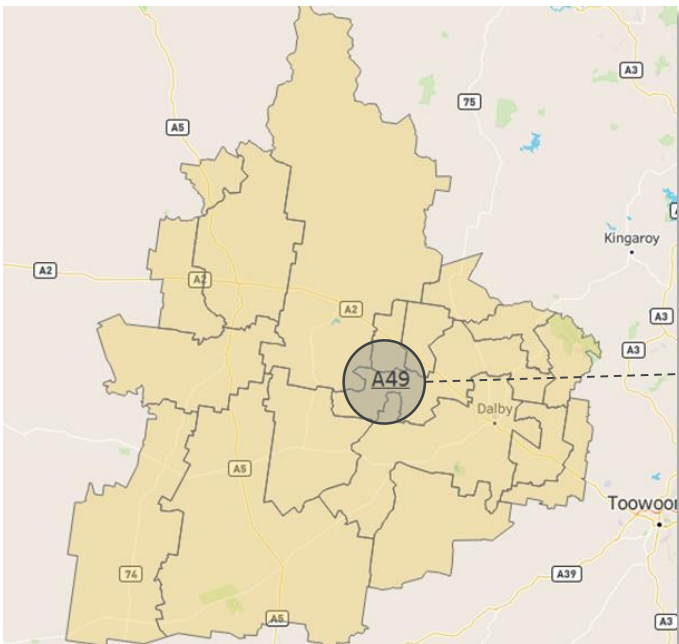

Medium

RR3 South West Queensland Melaleuca

NH Locations

- Millmerran
- Pittsworth

Neighbourhood Size

Small

South West Queensland

Neighbourhood Size Key, # Clients

Small

<275

Medium

275-350

Large

>350

RR2 South West Queensland Bottle Brush

NH Locations

- Crows Nest

Neighbourhood Size

Medium

A49 South West Queensland Flame Tree

NH Locations

- Dalby
- Chinchilla

Neighbourhood Size

Medium