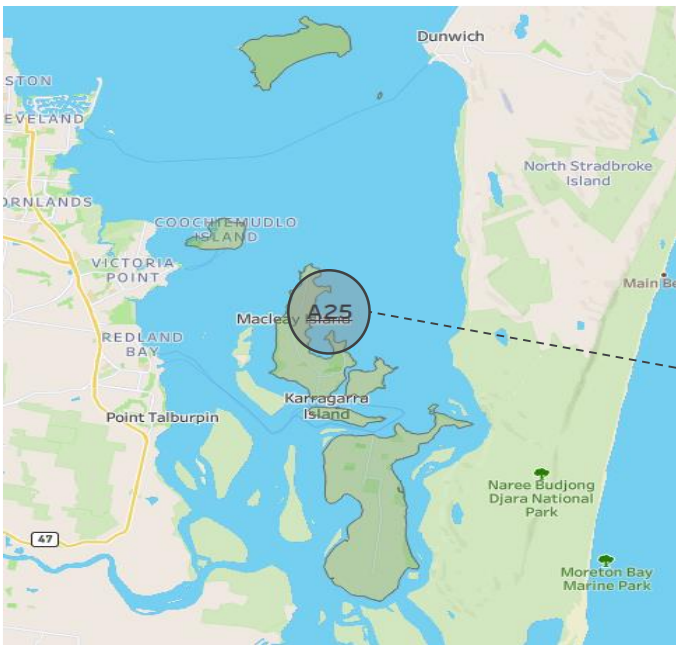

Moreton South

Neighbourhood Size Key, # Clients

| | |
|--------|---------|
| Small | <275 |
| Medium | 275-350 |
| Large | >350 |

A16 Moreton Bottle Brush

NH Locations

- Carindale

Neighbourhood Size

Large

A25 Moreton South Tea Tree

NH Locations

- Moreton Bay Islands

Neighbourhood Size

Small

Moreton South

Neighbourhood Size Key, # Clients

| | |
|--------|---------|
| Small | <275 |
| Medium | 275-350 |
| Large | >350 |

A12 Moreton South Flame Tree

NH Locations

- Nathan
- Mt Gravatt

Neighbourhood Size

Large

Network 3: Moreton North

A1 Moreton North Acacia

NH Locations