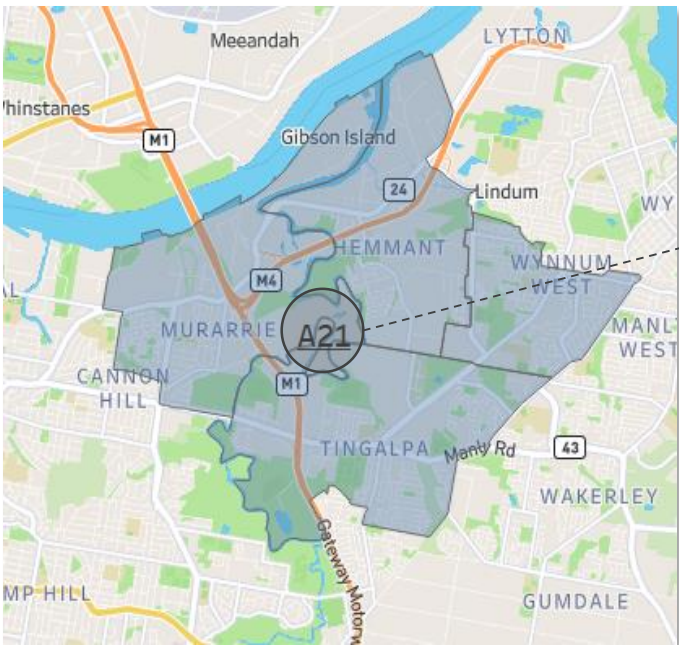

Medium

A34 Gold Coast Lilly Pilly

NH Locations

- Surfers Paradise
- Benowa
- Mermaid

Neighbourhood Size

Large

Gold Coast

Neighbourhood Size Key, # Clients

| | |
|--------|---------|
| Small | <275 |
| Medium | 275-350 |
| Large | >350 |

M28 Gold Coast Alpinia

NH Locations

- Currumbin
- Tugan
- Bilinga
- Coolangatta

Neighbourhood Size

Small

Network 2: Moreton South

A21 Moreton South Melaleuca

NH Locations

- Tingalpa
- Murarrie

Neighbourhood Size

Large

Moreton South

Neighbourhood Size Key, # Clients

| | |
|--------|---------|
| Small | <275 |
| Medium | 275-350 |
| Large | >350 |

A22 Moreton South Myrtle

NH Locations

- Wynnum
- Lytton

Neighbourhood Size

Large

A23 Moreton South Banksia

NH Locations

- Manly
- Lota