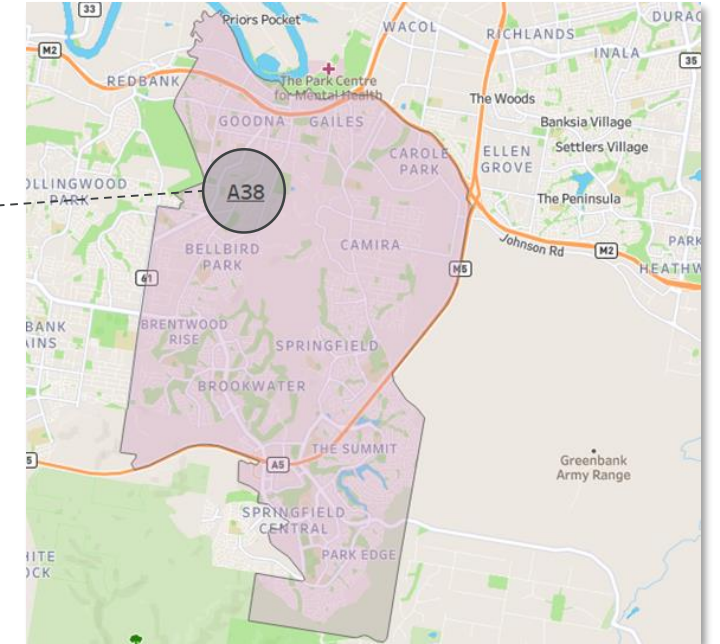

A38 Ipswich & Scenic Rim Lilly Pilly

NH Locations

- Goodna
- Springfield

Neighbourhood Size

Medium