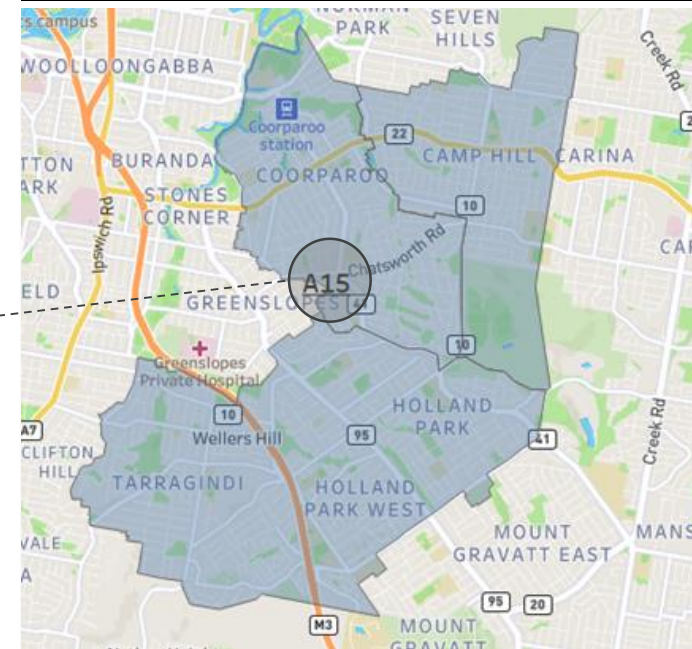

A15 Brisbane Central Bottle Brush

NH Locations

- Camp Hill
- Holland Park

Neighbourhood Size

Medium