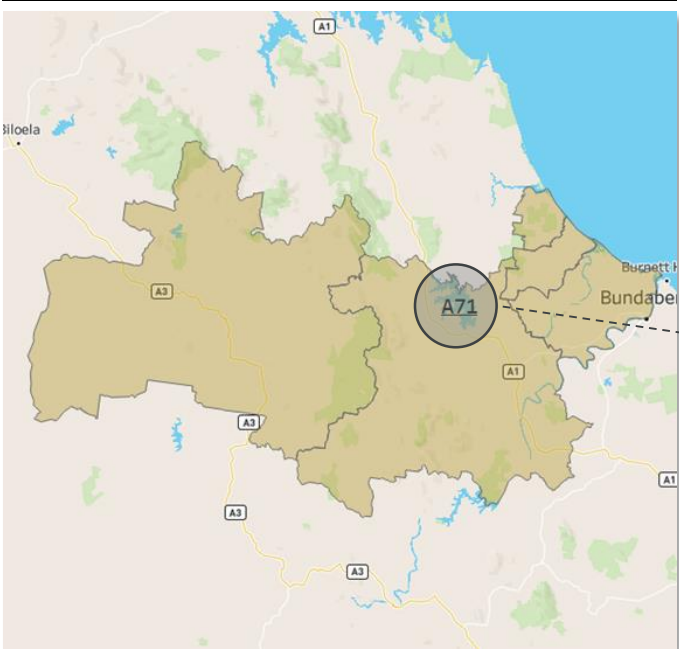

Central Queensland

Neighbourhood Size Key, # Clients

| | |
|--------|---------|
| Small | <275 |
| Medium | 275-350 |
| Large | >350 |

M19 Central Queensland Bottle Brush

| | |
|---------------------|--|
| NH Locations | <ul style="list-style-type: none"> Agnes Waters Tannum Sands |
|---------------------|--|

| | |
|---------------------------|-------|
| Neighbourhood Size | Small |
|---------------------------|-------|

A71 Central Queensland Acacia

NH Locations

- Bundaberg North West
- Gin Gin

Neighbourhood Size