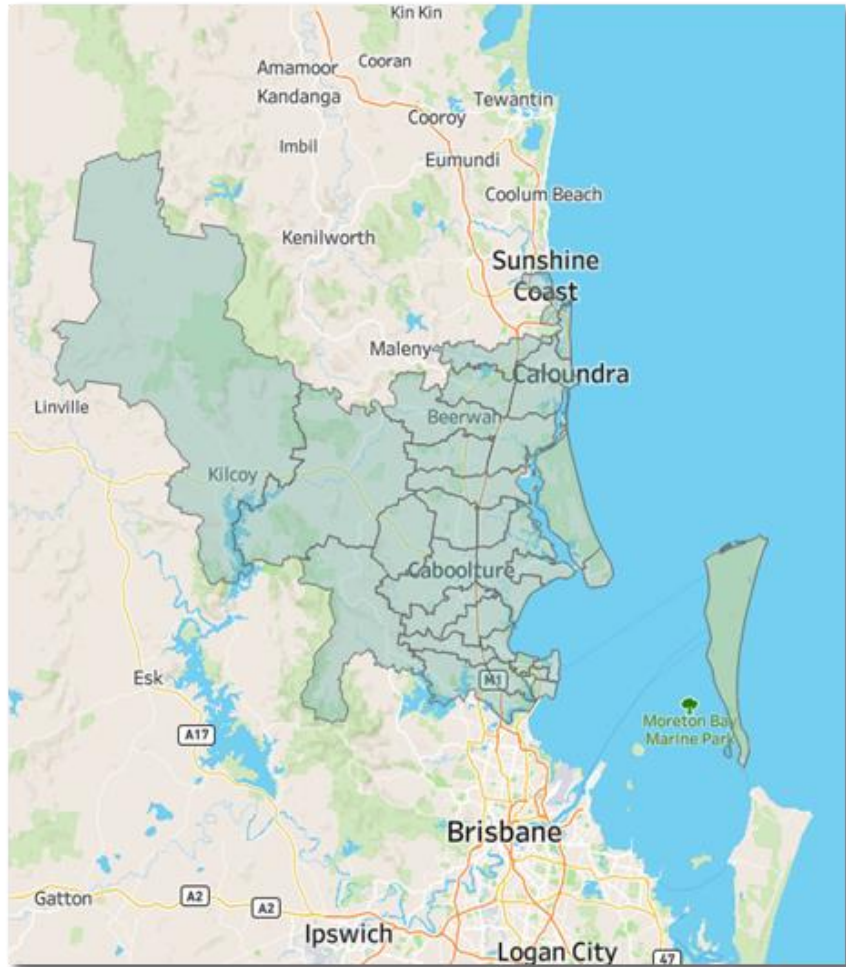

Network 3: Moreton North

Frangipani
Pantone® 243 M23
R255 G216 B237
#FFD8ED

Neighbourhood ID	Indicative Location
A1	• Redcliffe
A2	• Woody Point • Margate
A52	• Narangba • Burpengary • Deception Bay
A53	• Caboolture • Eimbah
A54	• Sandstone Point • Toorbul
A55	• Bribie • Bellara • Banksia Beach
A56	• Griffin • Dakabin
A59	• Caloundra • Buddina
A60	• Beerburrum • Landsborough
M11	• Mooloolaba • Alexandra Headland

Neighbourhood ID	Indicative Location
M29	• Bribie • Bongaree • Woorim
RR4	• Morayfield • Woodford • Kilcoy