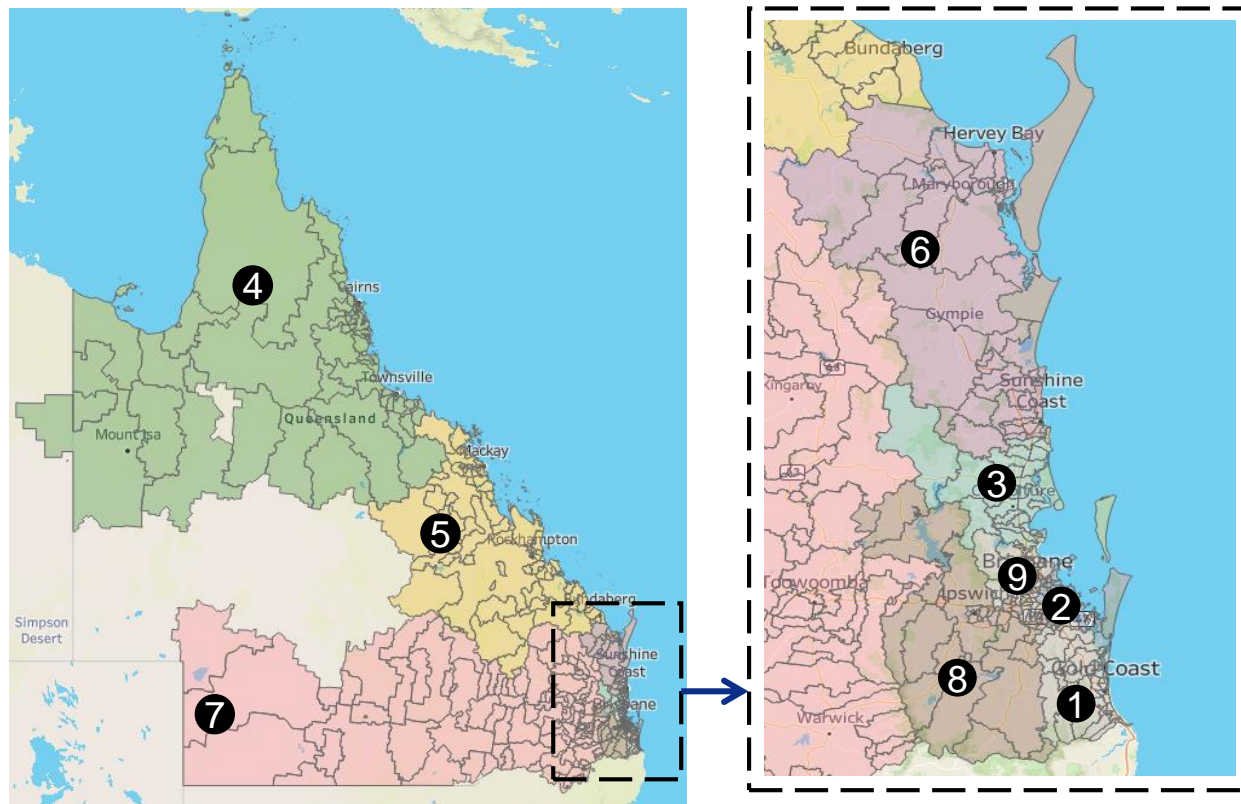

BlueCare Networks & Neighbourhoods Reference Guide

July 2023

Proudly part of

01. Overview
02. Network 1 – Gold Coast
03. Network 2 – Moreton South
04. Network 3 – Moreton North
05. Network 4 – North Queensland
06. Network 5 – Central Queensland
07. Network 6 – Fraser Coast
08. Network 7 – South West Queensland
09. Network 8 – Ipswich and Scenic Rim
10. Network 9 – Brisbane Central

Network colours and Neighbourhood names

The individual names and colours have been applied to the new BlueCare Networks and Neighbourhoods for the purpose of internal identification and differentiation. These names, eg. Gold Coast Grevillea, are not designed to be used for any external purposes.

Overview of the nine geographical Blue Care Networks

| | Network Name | Neighbourhoods |
|---|------------------------|----------------|
| 1 | Gold Coast | 14 |
| 2 | Moreton South | 12 |
| 3 | Moreton North | 12 |
| 4 | North Queensland | 14 |
| 5 | Central Queensland | 12 |
| 6 | Fraser Coast | 12 |
| 7 | South West Queensland | 12 |
| 8 | Ipswich and Scenic Rim | 12 |
| 9 | Brisbane Central | 13 |
| | Total | 113 |