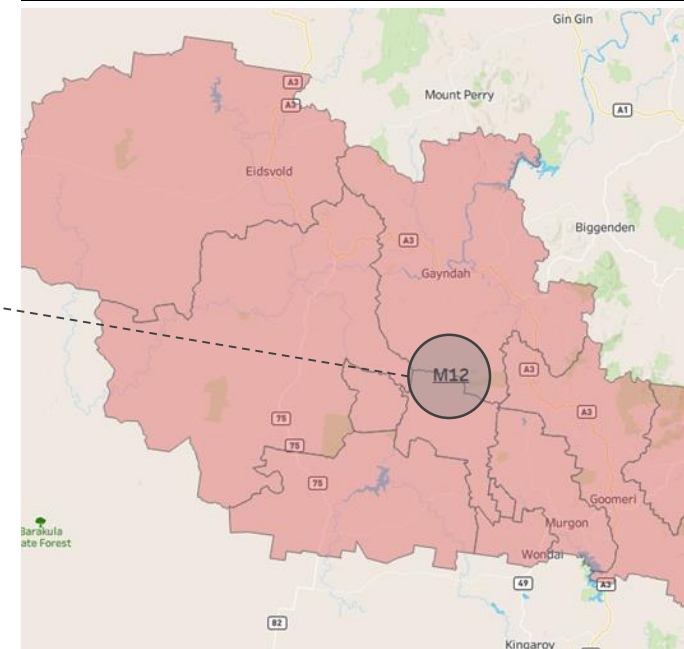

M12 South West Queensland Wattle

NH Locations

- Murgon
- Gayndah
- Eidsvold

Neighbourhood Size

Small