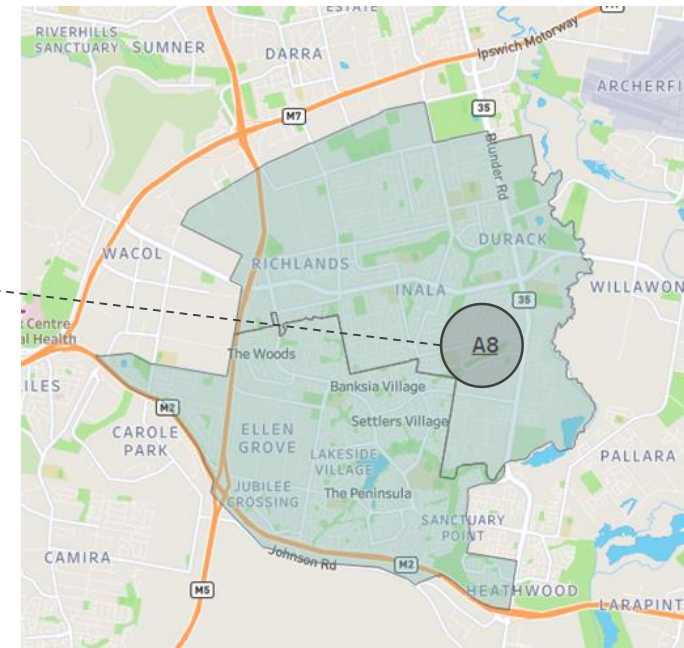

NH Locations

- Forest Lake
- Durack

Neighbourhood Size

Large

M6 Ipswich & Scenic Rim Sheoak

NH Locations

- Centenary
- Darra
- Wacol

Neighbourhood Size