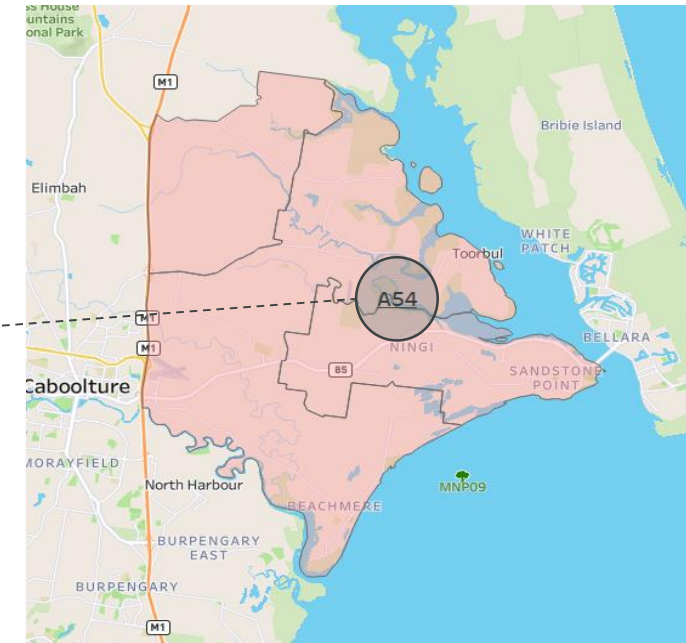

A52 Moreton North Flame Tree

NH Locations

- Narangba
- Burpengary
- Deception Bay

Neighbourhood Size

Large

A53 Moreton North Sheoak

NH Locations

- Caboolture
- Elimbah

Neighbourhood Size

Large

Moreton North

Neighbourhood Size Key, # Clients

| | |
|--------|---------|
| Small | <275 |
| Medium | 275-350 |
| Large | >350 |

A54 Moreton North Tea Tree

NH Locations

- Sandstone Point
- Toorbul

Neighbourhood Size

Medium

A55 Moreton North Gardenia

NH Locations

- Bribie
- Bellara
- Banksia Beach

Neighbourhood Size

Small

Moreton North