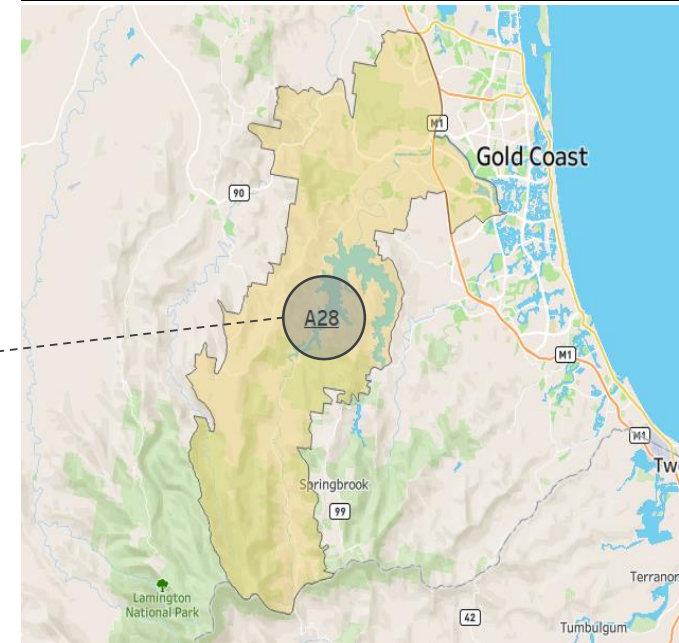

A28 Gold Coast Wattle

NH Locations

- Carrara
- Nerang

Neighbourhood Size

Medium