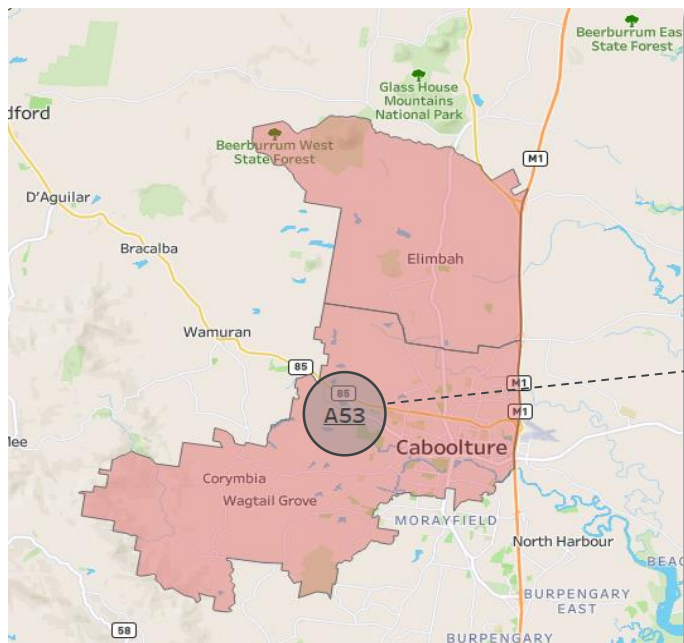

A52 Moreton North Flame Tree

NH Locations

- Narangba
- Burpengary
- Deception Bay

Neighbourhood Size

Large

A53 Moreton North Sheoak

NH Locations

- Caboolture
- Elimbah

Neighbourhood Size

Large

Moreton North

Neighbourhood Size Key, # Clients

| | |
|--------|---------|
| Small | <275 |
| Medium | 275-350 |
| Large | >350 |

A54 Moreton North Tea Tree

NH Locations

- Sandstone Point
- Toorbul

Neighbourhood Size

Medium

A55 Moreton North Gardenia

NH Locations

- Bribie
- Bellara
- Banksia Beach

Neighbourhood Size

Small

Moreton North